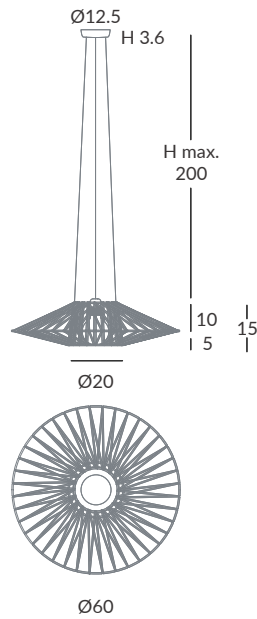

Cuerda: Elegir uno o dos colores
(ver carta de colores)

Cord: Choose one or two colors
(see cord color chart)

INSTALACIÓN / INSTALLATION

- E27 LED 1x15W Ø6cm
- E27 LED 1x20W Ø9,5cm

REF.
30801/80

COLGANTE / SUSPENSION
IP20