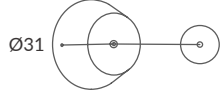

REF.
27860/2T
27860/3T
27860/4T
27860/5T
27860/6T

COLGANTE / SUSPENSION
De 2 a 6 con salida inferior
From 2 to 6 with cable inferior exit
IP20

MATERIAL
Metal y acrílico / Metal & acrylic

ACABADO / FINISH
Negro mate, blanco mate o blanco
Matt black, matt white or white
Difusor: opal mate / Diffuser: matt opal