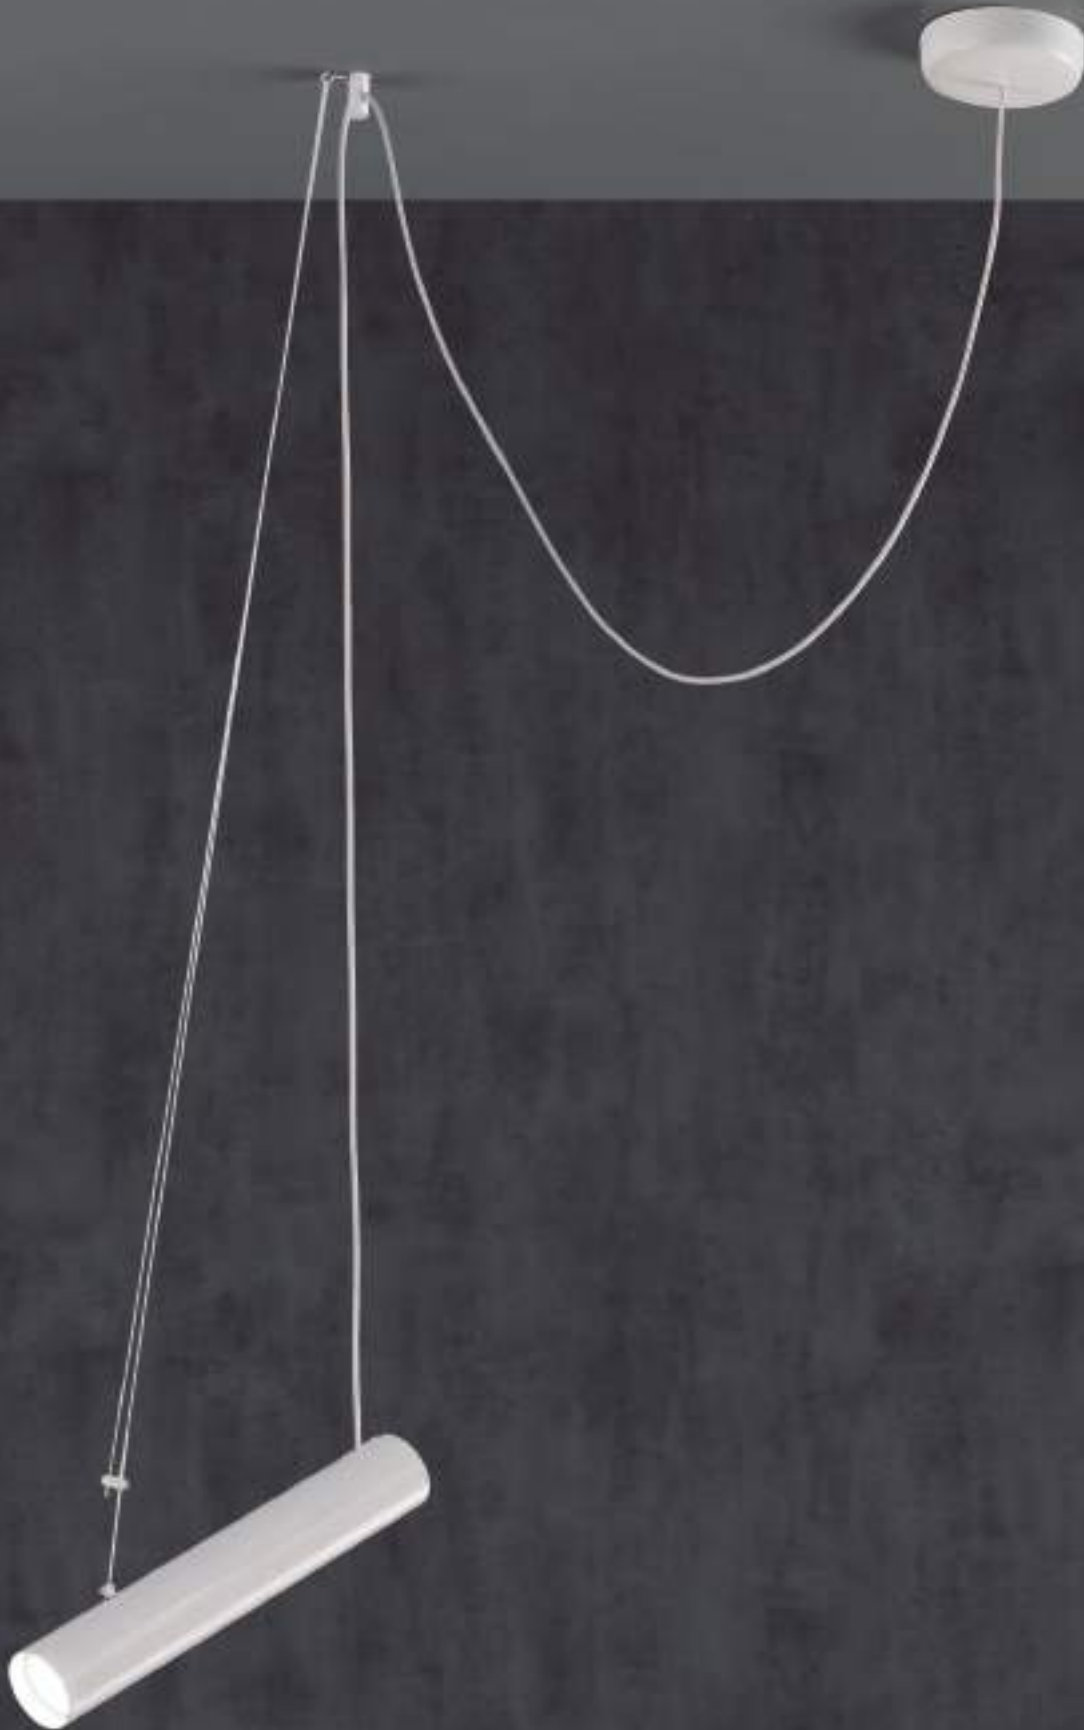

Winner of the “GERMAN DESIGN AWARD” In the category of “Excellent Product Design”. It is an aluminium cylinder spotlight adjustable with bare hands left+right & up+down, in order to focus the light when/where most convenient, turning spaces into useful places at anytime.