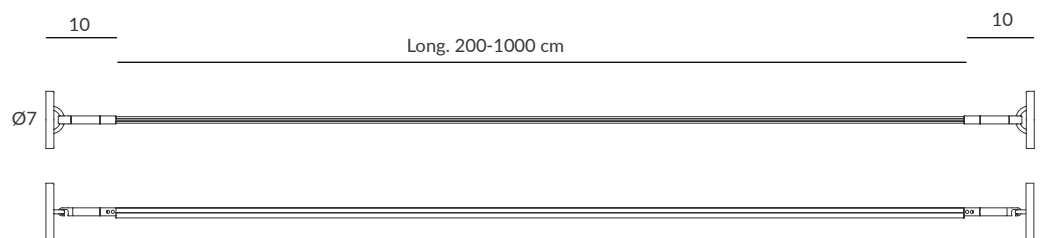

WALL TO WALL
IP20

MATERIAL
Aluminio y policarbonato
Aluminium & polycarbonate

ACABADO / FINISH
Negro mate
Matt black
Difusor: blanco óptico
Diffuser: Optic white
Caja driver: blanco mate
Driver box: Matt white

INSTALACIÓN / INSTALLATION
- LED strip 24V 9,6W/m (D) (P) (C)
CRI>90
Cálida / Warm 3000K 612lm/m
Neutra / Neutral 4000K 663lm/m

(D) dim DALI

(P) dim PUSH

(LC) dim L,C

(C) dim Casambi

Archivos 3D y ficheros fotométricos disponibles en web / 3D and photometric files available on the web