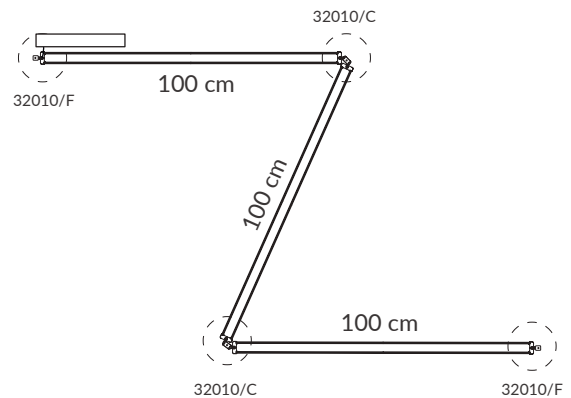

DRIVER KIT (florón + driver) / DRIVER KIT (canopy + driver)

REF.
KIT 32010/1
(Para un total de 2m)
(For a total of 2m)

ACABADO / FINISH
Negro mate / Matt black

- Ⓓ dim DALI Ⓟ dim PUSH
- Ⓒ dim Casambi

REF.
KIT 32010/2
(Para un total de 3m y 4m)
(For a total of 3m and 4m)

ACABADO / FINISH
Negro mate / Matt black

- Ⓓ dim DALI Ⓟ dim PUSH
- Ⓒ dim Casambi

REF.
KIT 32010/3
(Para un total de 5m y 6m)
(For a total of 5m and 6m)

ACABADO / FINISH
Negro mate / Matt black

- Ⓓ dim DALI Ⓟ dim PUSH
- Ⓒ dim Casambi

REF.
KIT 32010/4
(Para un total de 7m a 9m*)
(For a total from 7m to 9m*)

ACABADO / FINISH
Negro mate / Matt black

- Para 7m y 8m / For 7m and 8m:
- Ⓓ dim DALI Ⓟ dim PUSH
- Ⓒ dim Casambi
- Para 9m / For 9m:
- Ⓥ dim 0-10V

Múltiples combinaciones/ Multiple combinations. Max. 155W (9m)

Cada 9 metros es necesaria una conexión a la red eléctrica (KIT) / Every 9 meters, an electrical connection (KIT) is required.

EJEMPLO DE CONFIGURACIÓN / CONFIGURATION EXAMPLE

1. Elegir longitud y cantidad de perfiles
  1. Choose length & quantity of profiles
  - 3 x 32010/100
2. Seleccionar KIT correspondiente al total de metros
  2. Select KIT corresponding to the total number of meters
  - KIT 32010/2
3. Indicar número de conexiones entre perfiles
  3. Indicate number of profile connections
  - 2 x 32010/C
4. Indicar composición
  4. Indicate composition
  - Abierto / Open (2 x 32010/F)

Composición abierta / Open composition

EJEMPLO DE CONFIGURACIÓN / CONFIGURATION EXAMPLE

1. Elegir longitud y cantidad de perfiles
  1. Choose length & quantity of profiles
  - 2 x 32010/100 + 2 x 32010/200
2. Seleccionar KIT correspondiente al total de metros
  2. Select KIT corresponding to the total number of meters
  - KIT 32010/3
3. Indicar número de conexiones entre perfiles
  3. Indicate number of profile connections
  - 3 x 32010/C
4. Indicar composición
  4. Indicate composition
  - Cerrado / Closed (1 x 32010/U)