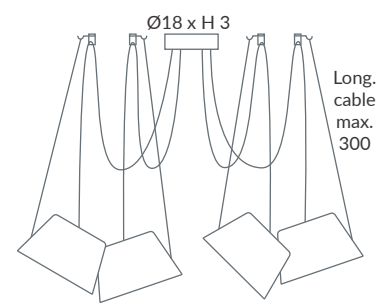

Disponible con salida lateral
With cable side exit available

REF.
28080/2
28080/3
28080/4
28080/5
28080/6

COLGANTE / SUSPENSION
De 2 a 6 con salida inferior
From 2 to 6 with cable inferior exit
IP20

MATERIAL
Metal y acrílico / Metal & acrylic

ACABADO / FINISH
Negro mate, blanco mate o blanco
Matt black, matt white or white
Difusor: opal mate
Diffuser: matt opal

INSTALACIÓN / INSTALLATION
- 2-6 x E27 LED 15W Ø6cm
- 2-6 x COB LED 10W
CRI>90
Cálida / Warm 3000K 432lm
Neutra / Neutral 4000K 451lm

Disponible con salida lateral
With cable side exit available

REF.
28860/45

COLGANTE / SUSPENSION
IP20

MATERIAL
Metal y acrílico / Metal & acrylic

ACABADO / FINISH
Negro mate, blanco mate, blanco,
beige, marsala y oliva
Matt black, matt white, white,
beige, marsala and olive
Florón: blanco o negro mate
Canopy: white or matt black
Difusor: opal mate / Diffuser: matt opal

INSTALACIÓN / INSTALLATION
- 3 x GU10 LED 8W Ø5cm
- 3 x GU10 LED 14W Ø11.1cm L:7.5cm
- 3 x COB LED 10W
CRI>90
Cálida / Warm 3000K 432lm
Neutra / Neutral 4000K 451lm