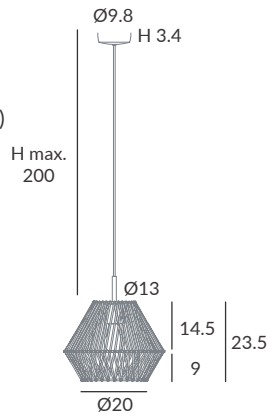

REF. 30810/30   REF. OD30810/30

COLGANTE / SUSPENSION
IP20 (30810/30) o **IP64** (OD30810/30)

MATERIAL
Metal y cuerda
Metal and cord

ACABADO / FINISH
Florón: negro mate/ *Canopy: matt black*
Estructura: negra/ *Structure: black*
Cuerda: Elegir uno o dos colores
(ver carta de colores)/
Cord: Choose one or two colors
(see cord color chart)

INSTALACIÓN / INSTALLATION
- E27 LED 1x15W Ø9.5cm