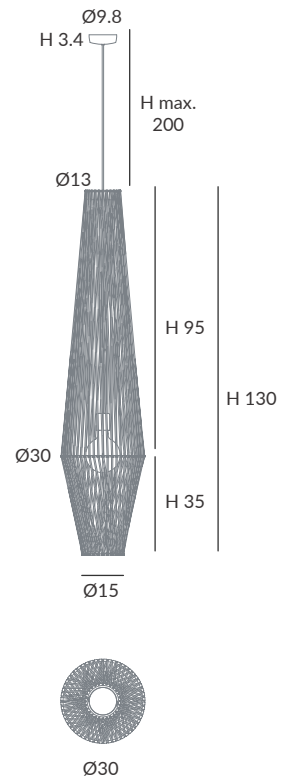

REF. REF.
30860/30 OD30860/30

COLGANTE / SUSPENSION
IP20 (30860/30) o IP64 (OD30860/30)

MATERIAL
Metal y cuerda
Metal and cord

ACABADO / FINISH

Florón: negro mate / Canopy: matt black

Estructura: negra / Structure: black

Cuerda: Elegir uno o dos colores

(ver carta de colores)

Cord: Choose one or two colors

(see cord color chart)

INSTALACIÓN / INSTALLATION

- E27 LED 1x15W Ø9.5cm

- E27 LED 1x20W Ø12cm