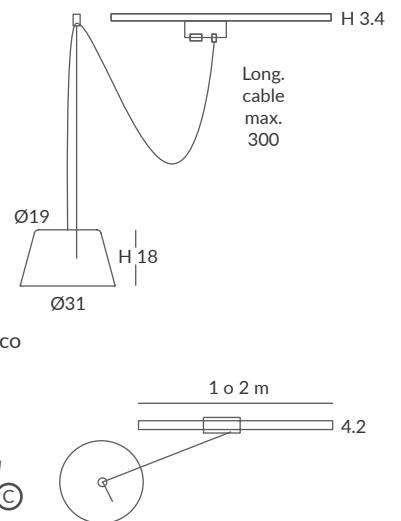

REF.
28082

COLGANTE CARRIL
TRACK SUSPENSION
IP20

MATERIAL
Metal y acrílico
Metal & acrylic

ACABADO / FINISH
Negro mate, blanco mate o blanco
Matt black, matt white or white
Difusor: opal mate
Diffuser: matt opal

INSTALACIÓN / INSTALLATION
- 1 x E27 LED 15W Ø6cm
- 1 x COB LED 10W
CRI>90
Cálida / Warm 3000K 432lm
Neutra / Neutral 4000K 451lm