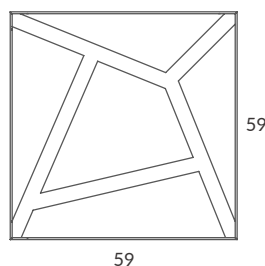

REF.
1629/23

DOWNLIGHT
IP43 ext - IP20 int

MATERIAL
Aluminio y metacrilato /
Aluminium & PMMA

ACABADO / FINISH
Bisel: blanco mate / *Frame: matt white*
Difusor: blanco brillo / *Diffuser: shiny white*

INSTALACIÓN / INSTALLATION
- PCB-LED 20W 700mA (D) (P) (LC) (C)
Cálida / *Warm 3000K 1145lm*
Neutra / *Neutral 4000K 1414lm*
CRI >80

REF.
1629/59

PANEL / RECESSED CEILING PANEL
IP43 ext - IP20 int

MATERIAL
Aluminio y metacrilato /
Aluminium & PMMA

ACABADO / FINISH
Bisel: blanco mate o negro mate
Frame: matt white or matt black
Difusor: blanco brillo o negro mate
Diffuser: shiny white or matt black

INSTALACIÓN / INSTALLATION
- PCB-LED 45W 500mA (D) (P) (C)
Cálida / *Warm 3000K 5073lm*
Neutra / *Neutral 4000K 5314lm*
CRI >80

REF.
26629/59

PLAFÓN / CEILING LIGHT
IP43 ext - IP20 int

MATERIAL
Aluminio y metacrilato /
Aluminium & PMMA

ACABADO / FINISH
Bisel: blanco mate o negro mate
Frame: matt white or matt black
Difusor: blanco brillo o negro mate
Diffuser: shiny white or matt black

INSTALACIÓN / INSTALLATION
- PCB-LED 45W 500mA (D) (P) (C)
Cálida / *Warm 3000K 5073lm*
Neutra / *Neutral 4000K 5314lm*
CRI >80

* Fácil rotación manual de los módulos / *Easy manual rotation of the panel*

(D) dim DALI

(P) dim PUSH

(LC) dim L,C

(C) dim Casambi

Archivos 3D y ficheros fotométricos disponibles en web / 3D and photometric files available on the web