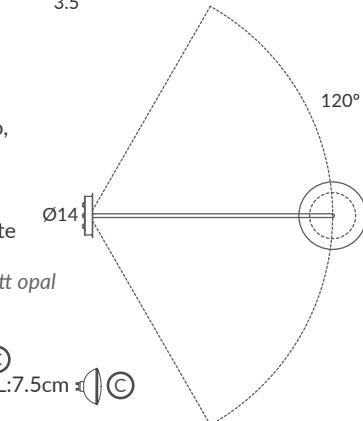

INSTALACIÓN / INSTALLATION

- 1 x GU10 LED 8W Ø5cm

- 1 x GU10 LED 14W Ø11.1cm L:7.5cm

- 1 x COB LED 10W

CRI>90

Cálida / Warm 3000K 432lm

Neutra / Neutral 4000K 451lm