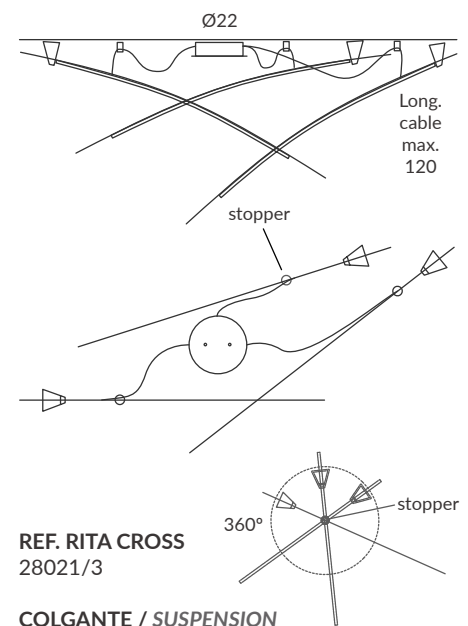

REF. RITA CROSS
28021/3

COLGANTE / SUSPENSION
IP20

MATERIAL
Aluminio / Aluminium
Tira LED / LED Strip
Policarbonato/ Polycarbonate

ACABADO / FINISH
Negro mate / Matt black
Difusor de Policarbonato: Blanco Óptico
Polycarbonate diffuser: Optical White

INSTALACIÓN / INSTALLATION
LED Strip 24V 4mm 3000K 48W (3030 lm)
LED Strip 24V 4mm 4000K 48W (3282 lm)
CRI≥90 (P) (LC) (C)

REF. RITA LINE
29010/200
29010/400
29010/600
29010/800
29010/1000