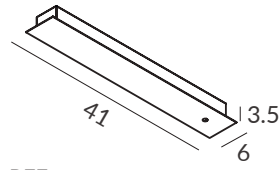

REF.
KIT 32010/3
(Para un total de 5m y 6m)
(For a total of 5m and 6m)

ACABADO / FINISH
Negro mate / Matt black

- Ⓓ dim DALI Ⓟ dim PUSH
- Ⓒ dim Casambi