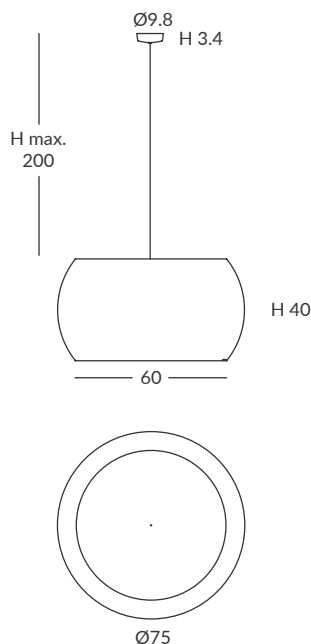

INSTALACIÓN / INSTALLATION

- E27 LED 1x15W Ø6cm
- E27 LED 1x20W Ø12cm