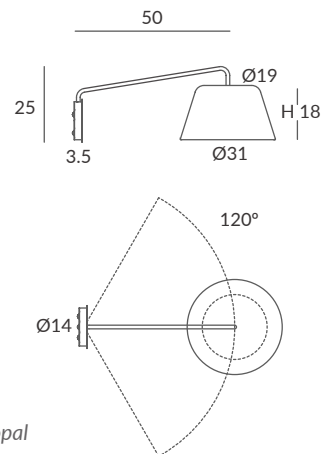

INSTALACIÓN / INSTALLATION

- 1 x E27 LED 15W Ø6cm

- 1 x COB LED 10W

CRI>90

Cálida / Warm 3000K 432lm

Neutra / Neutral 4000K 451lm