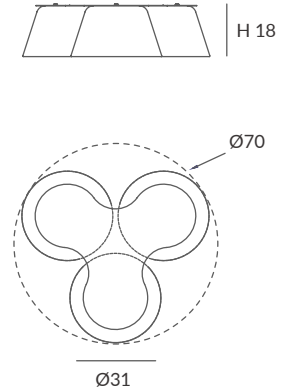

REF.
28280/70

PLAFÓN / CEILING LIGHT
IP20

MATERIAL
Metal y acrílico / Metal & acrylic

ACABADO / FINISH
Negro mate, blanco mate, blanco,
beige, marsala y oliva
Matt black, matt white, white,
beige, marsala and olive
Base: blanco o negro mate
Base: white or matt black
Difusor: opal mate / Diffuser: matt opal

INSTALACIÓN / INSTALLATION
- 3 x E27 LED 15W Ø6cm
- 3 x COB LED 10W
CRI>90
Cálida / Warm 3000K 432lm
Neutra / Neutral 4000K 451lm