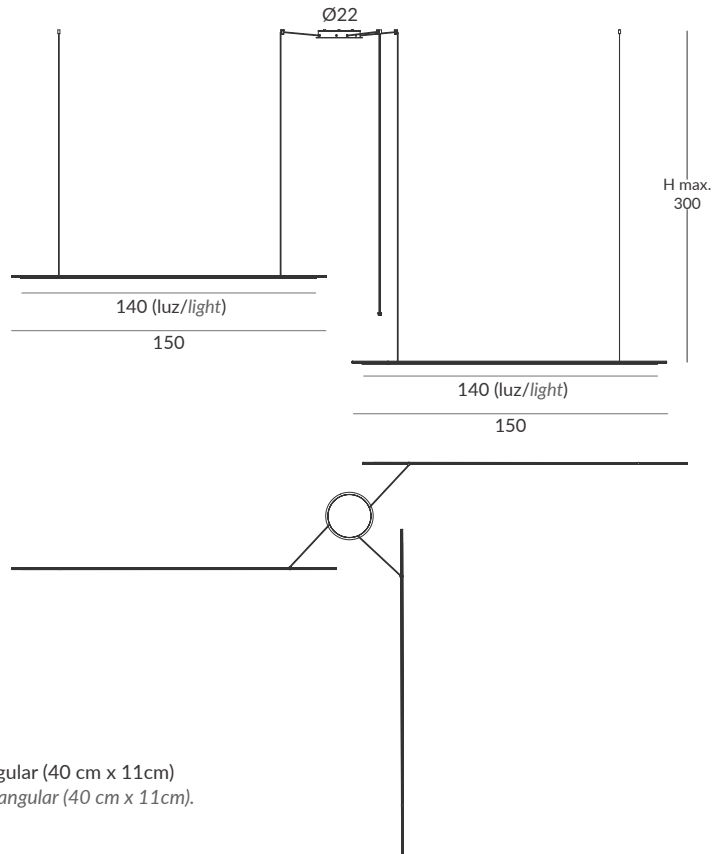

REF. RITA POP

29021/1
29021/2
29021/3
29021/4
29021/5

COLGANTE / SUSPENSION

IP20

MATERIAL

Aluminio y policarbonato
Aluminium & polycarbonate

ACABADO / FINISH

Negro mate / Matt black
Florón: negro mate / Canopy: matt black

INSTALACIÓN / INSTALLATION

1-5 x LED strip 24V 13,5W
CRI>90 (D) (P) (LC) (C)
Cálida / Warm 3000K 856lm
Neutra / Neutral 4000K 928lm

NOTA: Para 29021/4 y 29021/5 con dim DALI ó dim PUSH, la base será rectangular (40 cm x 11cm)
NOTE: For 29021/4 and 29021/5 with dim DALI or dim PUSH, the base will be rectangular (40 cm x 11cm).

REF. RITA DELTA
29820/100

COLGANTE / SUSPENSION
IP20

MATERIAL

Aluminio y policarbonato
Aluminium & polycarbonate

ACABADO / FINISH

Negro mate
Matt black
Florón: negro mate
Canopy: matt black

INSTALACIÓN / INSTALLATION

- LED strip 24V 26W (P) (LC) (C)
CRI>90
Cálida / Warm 3000K 1652lm
Neutra / Neutral 4000K 1790lm