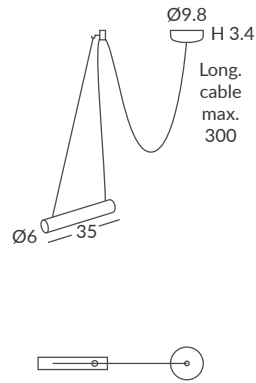

REF.
27870/1

COLGANTE / SUSPENSION
IP20

MATERIAL
Aluminio / Aluminium

ACABADO / FINISH
Negro mate / Matt black
Blanco / White

INSTALACIÓN / INSTALLATION
- 1xGU10 LED 8W Ø5cm [E]