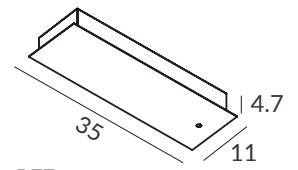

REF.
KIT 32010/4
(Para un total de 7m a 9m*)
(For a total from 7m to 9m*)

ACABADO / FINISH
Negro mate / Matt black

- Para 7m y 8m / For 7m and 8m:
- Ⓓ dim DALI Ⓟ dim PUSH
- Ⓒ dim Casambi
- Para 9m / For 9m:
- Ⓥ dim 0-10V

Múltiples combinaciones/ Multiple combinations. Max. 155W (9m)

Cada 9 metros es necesaria una conexión a la red eléctrica (KIT) / Every 9 meters, an electrical connection (KIT) is required.

EJEMPLO DE CONFIGURACIÓN / CONFIGURATION EXAMPLE

1. Elegir longitud y cantidad de perfiles
  1. Choose length & quantity of profiles
  - 3 x 32010/100
2. Seleccionar KIT correspondiente al total de metros
  2. Select KIT corresponding to the total number of meters
  - KIT 32010/2
3. Indicar número de conexiones entre perfiles
  3. Indicate number of profile connections
  - 2 x 32010/C
4. Indicar composición
  4. Indicate composition
  - Abierto / Open (2 x 32010/F)