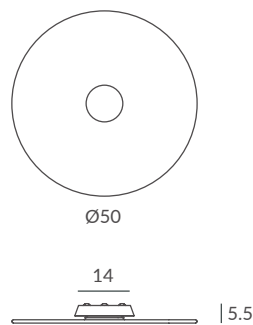

REF.
31280/50

PLAFÓN / CEILING LIGHT
IP20

MATERIAL
Aluminio y acrílico / Aluminium and acrylic

ACABADO / FINISHED
Negro texturado / Granulated black
Blanco texturado / Granulated white
Arena texturado / Granulated sand
Verde texturado / Granulated green
Difusor: Opal Mate/ Diffuser: Matt Opal

INSTALACIÓN / INSTALLATION
COB-LED 10W AC.220V
CRI>90 (L) (C)
- Cálida/ Warm 3000K 432lm
- Neutra/ Neutral 4000K 451lm