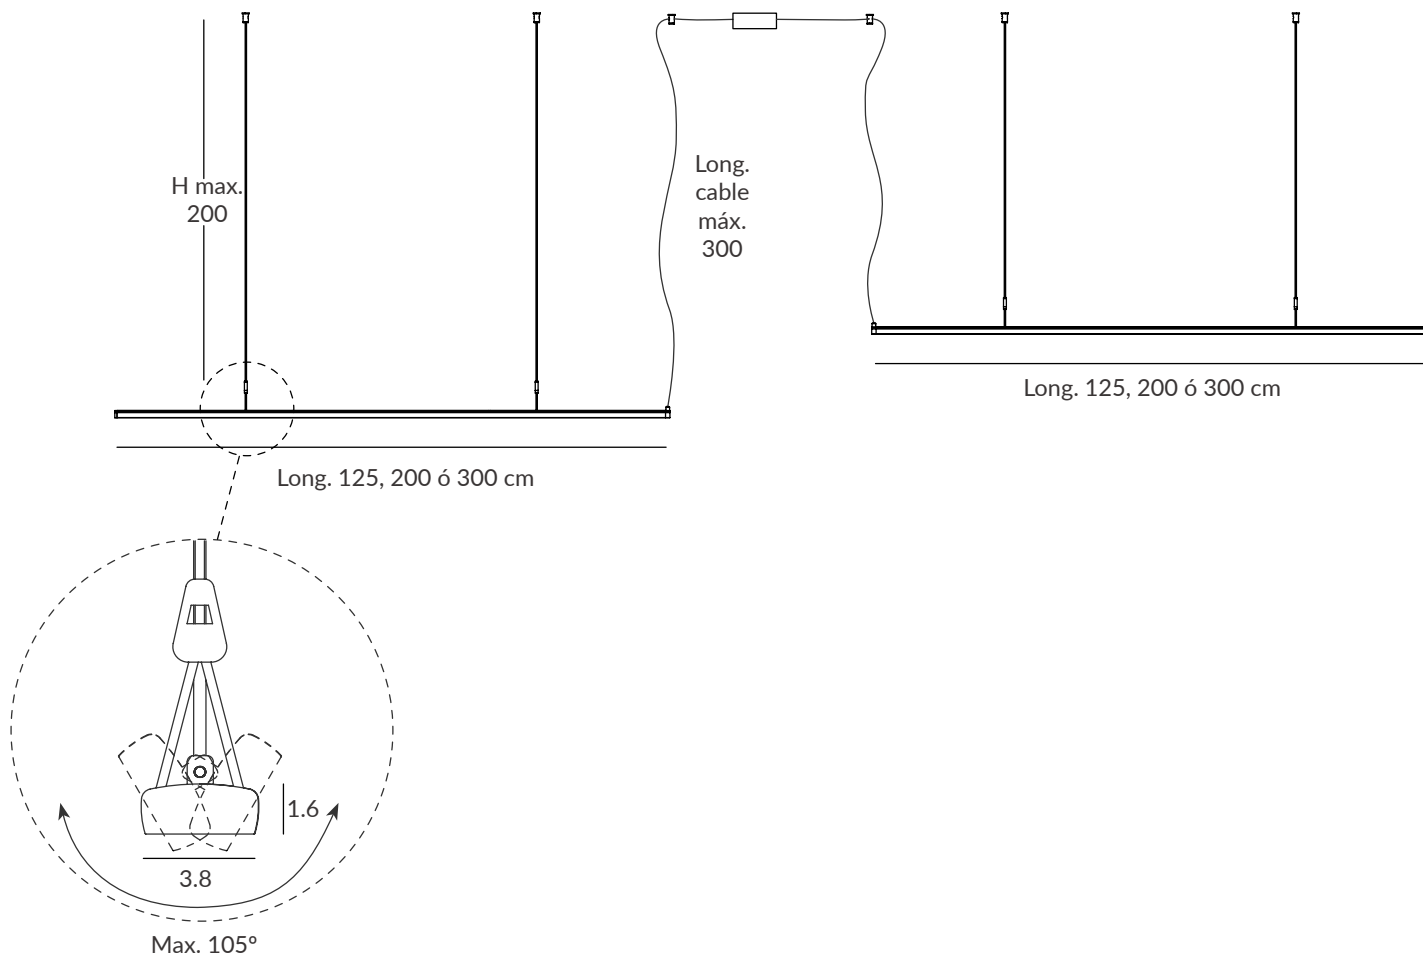

AVATAR POP está compuesto por perfiles de diferentes medidas (125cm - 200cm - 300cm) hasta un máximo de un conjunto total de 9 metros (155W) de perfiles por luminaria + el KIT de instalación apropiado a su potencia. Según los metros que sumen el total de los perfiles, se necesita un KIT con un driver diferente. Los KITS tienen un máximo de 4 salidas. Si se desean más salidas consultar con fábrica.

AVATAR POP is composed of profiles of different sizes (125cm - 200cm - 300cm) up to a maximum of a set of 9 meters (155W) of profiles in total per luminaire + the installation KIT appropriate to its power. Depending on the meters of total profiles, it is needed a KIT with a different driver. The KITS have a maximum of 4 outputs. If more outputs are needed, ask factory.