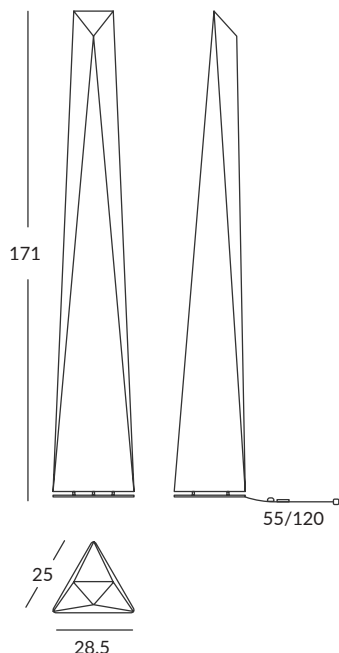

REF.
23000

PIE DE SALÓN / FLOOR LAMP
IP20

MATERIAL
Metal y tela elástica
Metal & stretching fabric

ACABADO / FINISH
Blanco óptico
Optical white

INSTALACIÓN / INSTALLATION
- G5 1x35W T5