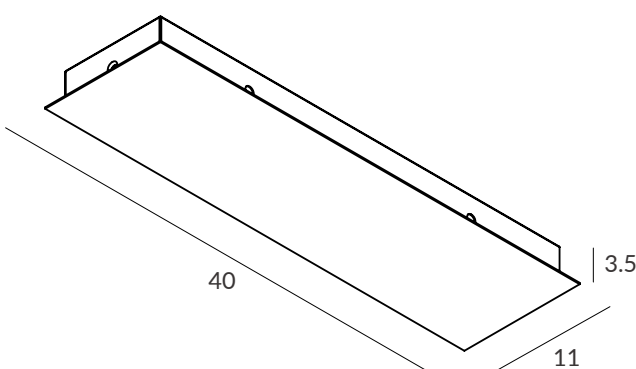

Base KITS 2, 3 y 4 (para múltiples perfiles)
Base KIT 2, 3 and 4 (for multiple profiles)

NOTA: En caso de necesitar más perfiles, añadir un florón más / NOTE: In case you need more profiles, add one more canopy.