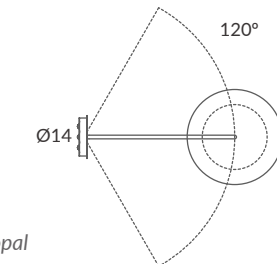

INSTALACIÓN / INSTALLATION

- 1 x E27 LED 15W Ø6cm

- 1 x COB LED 10W

CRI>90

Cálida / Warm 3000K 432lm

Neutra / Neutral 4000K 451lm