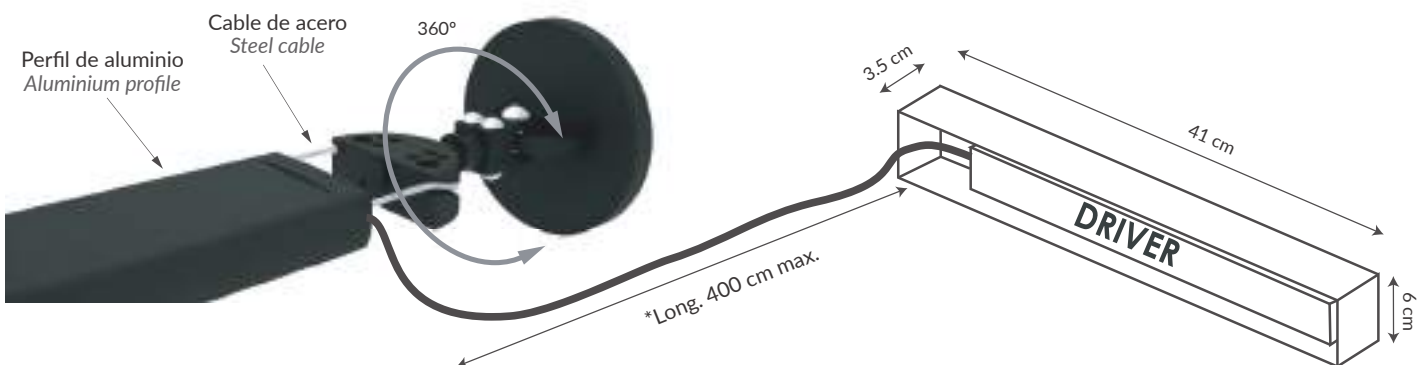

Servimos el difusor de una sola pieza / We supply a single piece diffuser
* Hasta 13 metros bajo pedido / Up to 13 meters under request