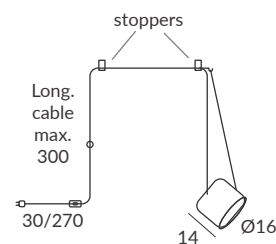

REF.
26850/1T

COLGANTE / SUSPENSION
IP20

MATERIAL
Metal y acrílico / Metal & acrylic

ACABADO / FINISH
Negro mate / Matt black
Blanco mate / Matt white
Blanco / White
Difusor: opal mate / Diffuser: Matt opal

INSTALACIÓN / INSTALLATION
- 1xGU10 LED 8W Ø5cm $\llcorner$
- 1xGU10 LED 14W Ø11.1cm L:7.5cm $\llcorner$
- COB LED 8W AC.220V
CRI>90 $\llcorner$ $\llcorner$
Cálida / Warm 3000K 345lm
Neutra / Neutral 4000K 360lm

REF.
26851/1

COLGANTE / SUSPENSION
IP20

MATERIAL
Metal y acrílico / Metal & acrylic

ACABADO / FINISH
Negro mate / Matt black
Blanco mate / Matt white
Blanco / White
Difusor: opal mate / Diffuser: Matt opal

INSTALACIÓN / INSTALLATION
- GU10 LED 1x8W Ø5cm $\llcorner$
- GU10 LED 1x14W Ø11.1cm L:7.5cm $\llcorner$
- COB LED 8W AC.220V
CRI>90 $\llcorner$ $\llcorner$
Cálida / Warm 3000K 345lm
Neutra / Neutral 4000K 360lm

Incluye 4 stoppers / 4 stoppers included

REF.
26850/2T
26850/3T
26850/4T
26850/5T
26850/6T

COLGANTE / SUSPENSION
IP20
De 2 a 6 con salida inferior
From 2 to 6 with cable inferior exit
Disponibile con salida lateral
Available with cable side exit

MATERIAL
Metal y acrílico / Metal & acrylic

ACABADO / FINISH
Negro mate / Matt black
Blanco mate / Matt white
Blanco / White
Difusor: opal mate / Diffuser: Matt opal

INSTALACIÓN / INSTALLATION
- 2-6 x GU10 LED 8W Ø5cm $\llcorner$
- 2-6 x GU10 LED 14W Ø11.1cm L:7.5cm $\llcorner$
- COB LED 8W AC.220V
CRI>90 $\llcorner$ $\llcorner$
Cálida / Warm 3000K 345lm
Neutra / Neutral 4000K 360lm

REF.
26852

COLGANTE PARA CARRIL
TRACK SUSPENSION
IP20

MATERIAL
Metal y acrílico
Metal & acrylic

ACABADO / FINISH
Negro mate / Matt black
Blanco mate / Matt white
Blanco / White
Difusor: opal mate / Diffuser: Matt opal