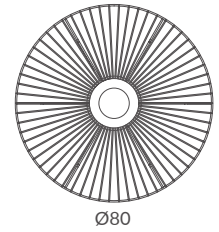

REF.
31000/80

PLAFÓN / CEILING LIGHT
IP20

MATERIAL
Metal y cuerda / Metal and cord

ACABADO / FINISHED
Base: blanco / Base: white
Estructura: blanca o arena texturada
Structure: white or granulated sand
Cuerda: ver colores estándar
Cord: see standard colors

INSTALACIÓN / INSTALLATION
- E27 LED 1x20W Ø12cm