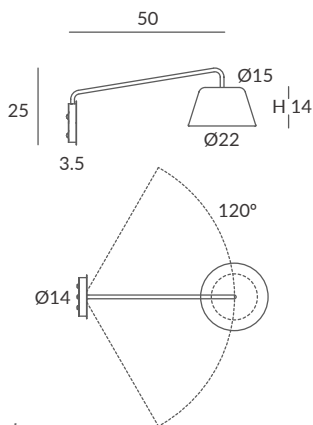

INSTALACIÓN / INSTALLATION

- 1 x GU10 LED 8W Ø5cm

- 1 x GU10 LED 14W Ø11.1cm L:7.5cm

- 1 x COB LED 10W

CRI>90

Cálida / Warm 3000K 432lm

Neutra / Neutral 4000K 451lm