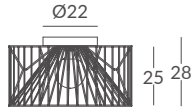

REF.
31000/S50

PLAFÓN / CEILING LIGHT
IP20

MATERIAL
Metal y cuerda / Metal and cord

ACABADO / FINISHED
Base: blanco / Base: white
Estructura: blanca o arena texturada
Structure: white or granulated sand
Cuerda: ver colores estándar
Cord: see standard colors

INSTALACIÓN / INSTALLATION
- E27 LED 1x20W Ø12cm