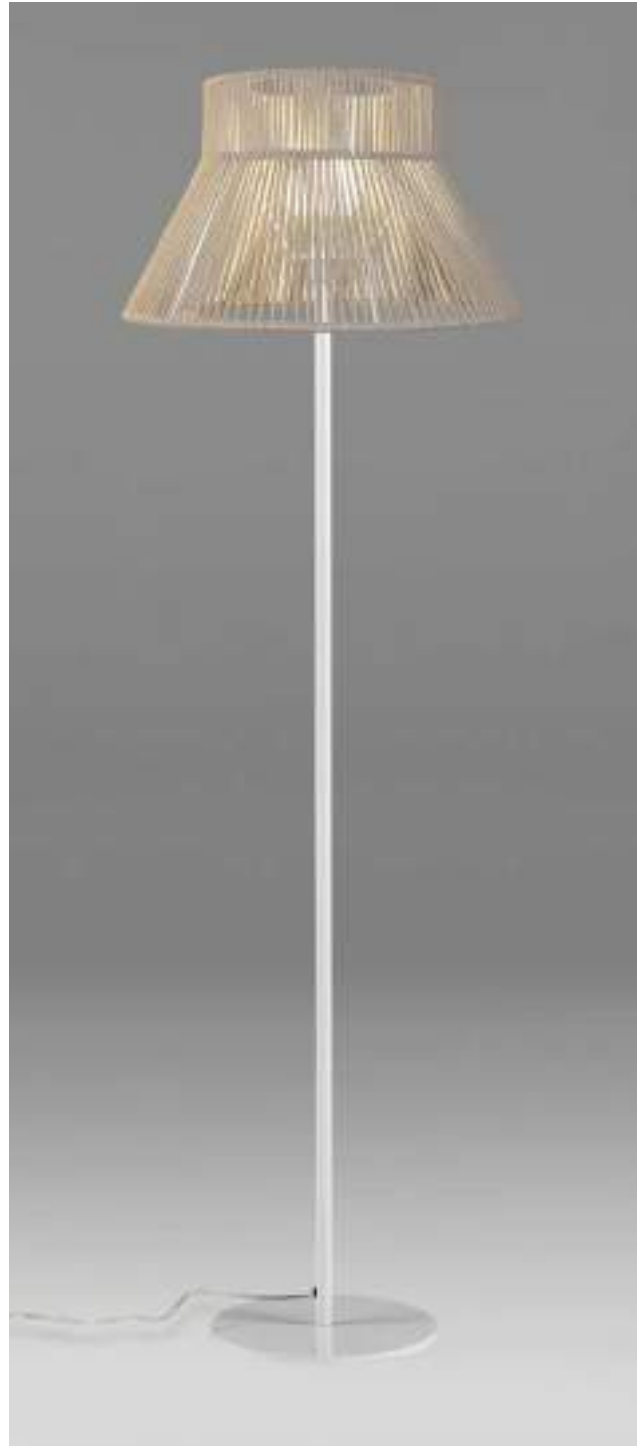

26870/35 brown

26072 stone