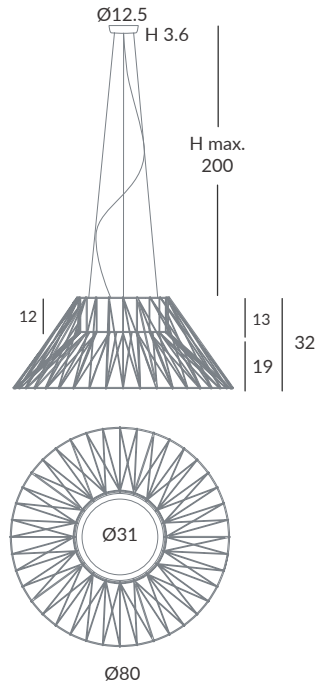

Structure: black

Difusor: acrílico / Diffuser: acrylic

Cuerda: Elegir uno o dos colores

(ver carta de colores)

Cord: Choose one or two colors

(see cord color chart)

INSTALACIÓN / INSTALLATION

- E27 LED 3x15W Ø6cm