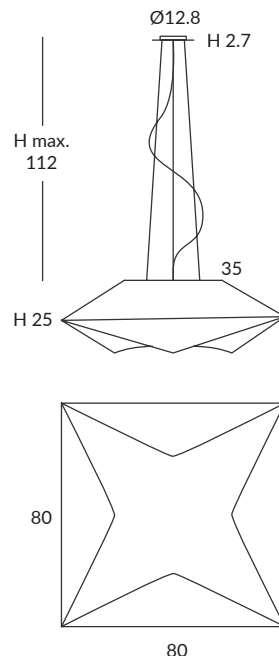

REF.
80015/80

COLGANTE / SUSPENSION
IP20

MATERIAL
Metal y tela elástica
Metal & stretching fabric

ACABADO / FINISH
Blanco óptico
Optical white

INSTALACIÓN / INSTALLATION
- E27 LED 4x15W Ø6cm