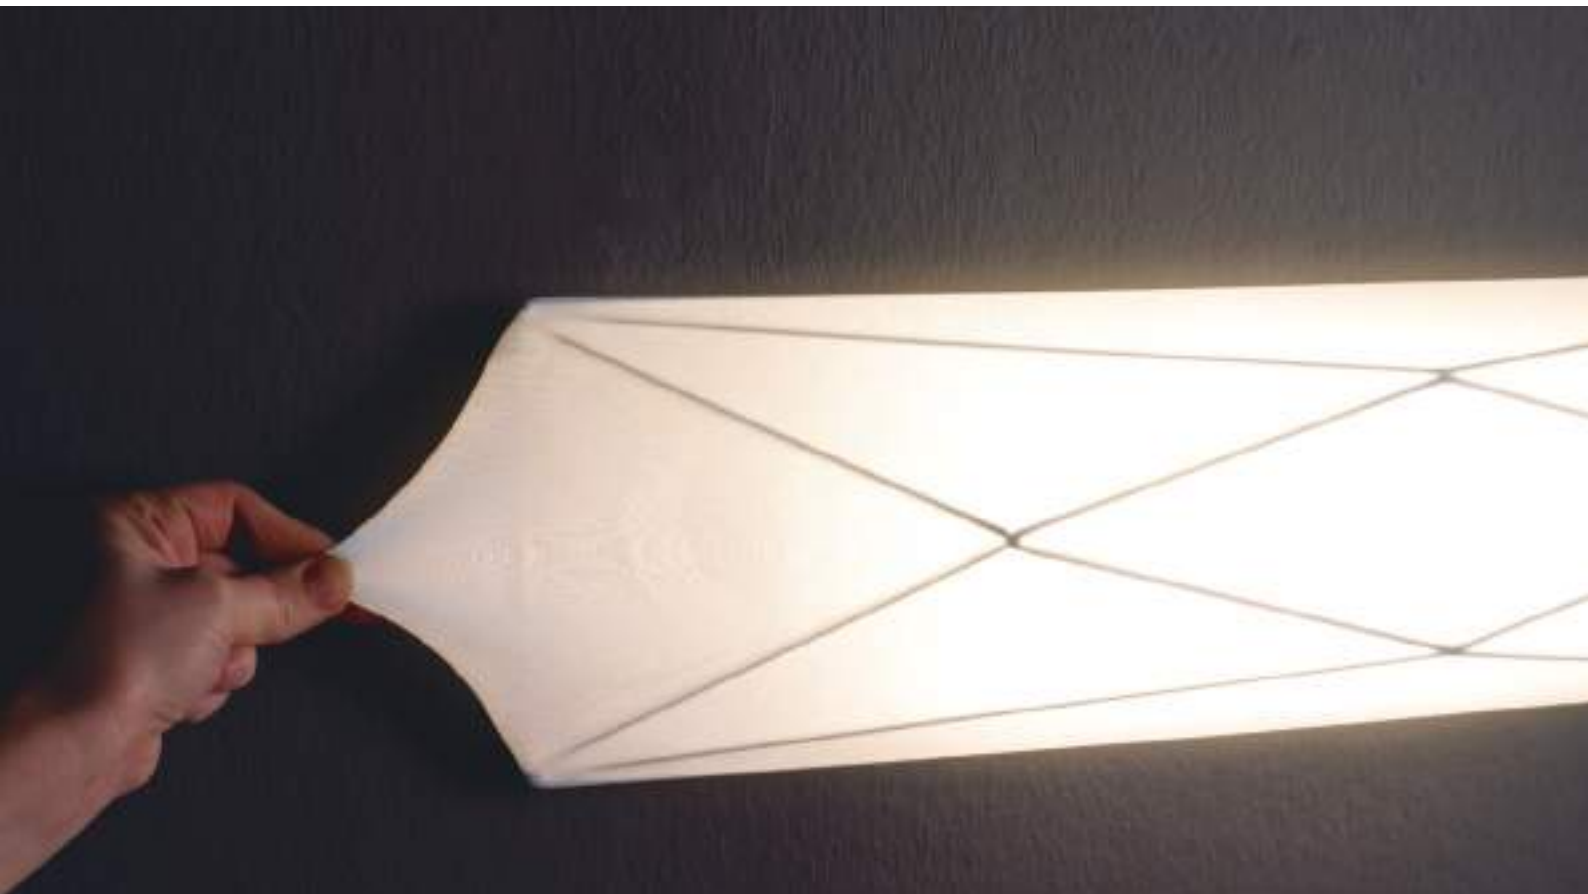

Play and design with stars, with different surface compositions suitable for any kind of ceiling, wall or sloping ceilings. Range including also suspension, floor & table lamps. You may combine different POLARIS, different sizes and shapes. Removable stretching fabric covering a metal structure.