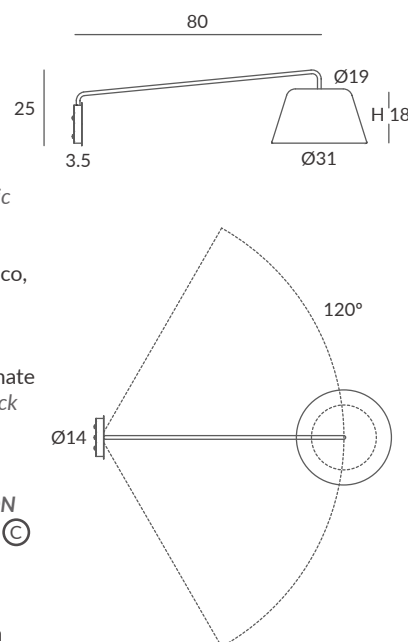

INSTALACIÓN / INSTALLATION

- 1 x E27 LED 15W Ø6cm

- 1 x COB LED 10W

CRI>90

Cálida / Warm 3000K 432lm

Neutra / Neutral 4000K 451lm