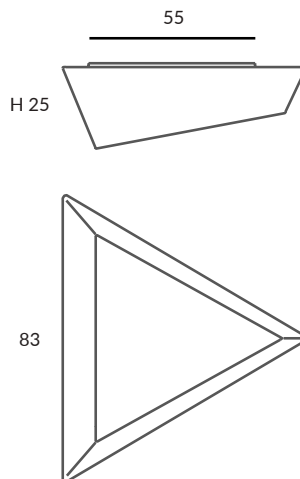

REF.
24030/80

PLAFÓN / CEILING LIGHT
IP20

MATERIAL
Metal y tela elástica
Metal & stretching fabric

ACABADO / FINISH
Blanco óptico
Optical white

INSTALACIÓN / INSTALLATION
- E27 LED 3x15W Ø6cm
- PCB-LED 30W 700mA
CRI>80
Cálida / *Warm* 3000K 1800lm
Neutra / *Neutral* 4000K 1882lm