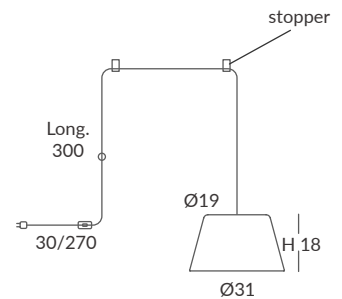

REF.
28081/1

COLGANTE / SUSPENSION
IP20

MATERIAL
Metal y acrílico / Metal & acrylic

ACABADO / FINISH
Negro mate, blanco mate, blanco,
beige, marsala y oliva
Matt black, matt white, white,
beige, marsala and olive
Difusor: opal mate / Diffuser: matt opal

INSTALACIÓN / INSTALLATION
- 1 x E27 LED 15W Ø6cm
- 1 x COB LED 10W
CRI>90
Cálida / Warm 3000K 432lm
Neutra / Neutral 4000K 451lm