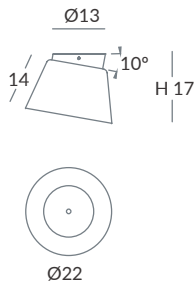

REF.
27010/0

PLAFÓN / CEILING LIGHT
IP20

MATERIAL
Metal y acrílico / Metal & acrylic

ACABADO / FINISH
Negro mate, blanco mate, blanco,
beige, marsala y oliva
Matt black, matt white, white,
beige, marsala and olive
Base: blanco o negro mate
Base: white or matt black
Difusor: opal mate / Diffuser: matt opal

INSTALACIÓN / INSTALLATION
- 1 x GU10 LED 8W Ø5cm
- 1 x GU10 LED 14W Ø11.1cm L:7.5cm
- 1 x COB LED 10W
CRI>90
Cálida / Warm 3000K 432lm
Neutra / Neutral 4000K 451lm