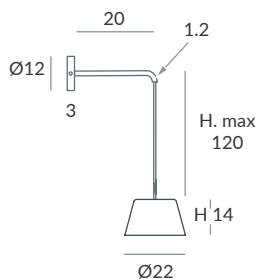

REF.
27920

APLIQUE / WALL LAMP
IP20

MATERIAL
Metal y acrílico / Metal & acrylic

ACABADO / FINISH

Negro mate, blanco mate, blanco,
beige, marsala y oliva
*Matt black, matt white, white,
beige, marsala and olive*

Base y brazo: blanco o negro mate

Base and arm: white or matt black

Difusor: opal mate / Diffuser: matt opal

INSTALACIÓN / INSTALLATION

- 1 x GU10 LED 8W Ø5cm

- 1 x GU10 LED 14W Ø11.1cm L:7.5cm

- 1 x COB LED 10W

CRI>90

Cálida / Warm 3000K 432lm

Neutra / Neutral 4000K 451lm

REF.
27930

APLIQUE / WALL LAMP
IP20

MATERIAL
Metal y acrílico / Metal & acrylic

ACABADO / FINISH

Negro mate, blanco mate, blanco,
beige, marsala y oliva
*Matt black, matt white, white,
beige, marsala and olive*

Base y brazo: blanco o negro mate

Base and arm: white or matt black

Difusor: opal mate / Diffuser: matt opal

INSTALACIÓN / INSTALLATION

- 1 x E27 LED 15W Ø6cm

- 1 x COB LED 10W

CRI>90

Cálida / Warm 3000K 432lm

Neutra / Neutral 4000K 451lm