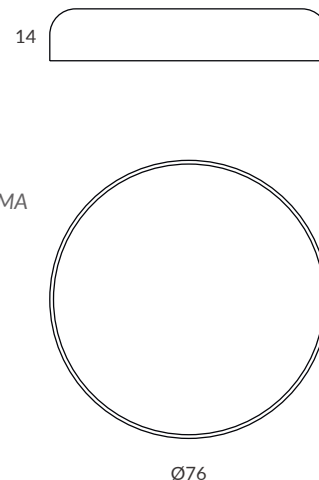

REF.
26200/76

PLAFÓN / CEILING LIGHT
IP20

MATERIAL
Metal y metacrilato / Metal & PMMA

ACABADO / FINISH
Negro mate / Matt black
Blanco / White
Difusor: opal brillo
Diffuser: shiny opal

INSTALACIÓN / INSTALLATION
- E27 LED 5x15W Ø6cm
- PCB-LED 70W 500mA
CRI>90
Cálida / Warm 3000K 5672lm
Neutra / Neutral 4000K 6101lm