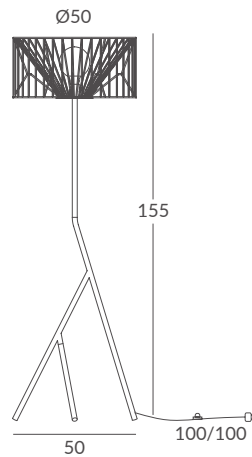

REF.
31004

PIE DE SALÓN / FLOOR LAMP
IP20

MATERIAL
Metal y cuerda / Metal and cord

ACABADO / FINISHED
Estructura pantalla: blanca o arena texturada
Lampshade structure: white or granulated sand
Estructura patas: blanca
Legs structure: white
Cuerda: ver colores estándar
Cord: see standard colors

INSTALACIÓN / INSTALLATION
- E27 LED 1x15W Ø6cm
- E27 LED 1x20W Ø12cm

REF.
31008

PIE DE SALÓN / FLOOR LAMP
IP20

MATERIAL
Metal, cuerda y metacrilato
Metal, cord and PMMA

ACABADO / FINISHED
Base: blanca / Base: white
Estructura pantalla: blanca o arena texturada
Lampshade structure: white or granulated sand
Difusor: blanco hielo
Diffuser: white frosted
Cuerda: ver colores estándar
Cord: see standard colors

INSTALACIÓN / INSTALLATION
- E27 LED 1x15W Ø6cm
- E27 LED 1x20W Ø12cm