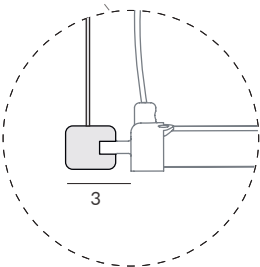

Composición abierta / Open composition

Composición cerrada / Closed composition

ref. 32010/F