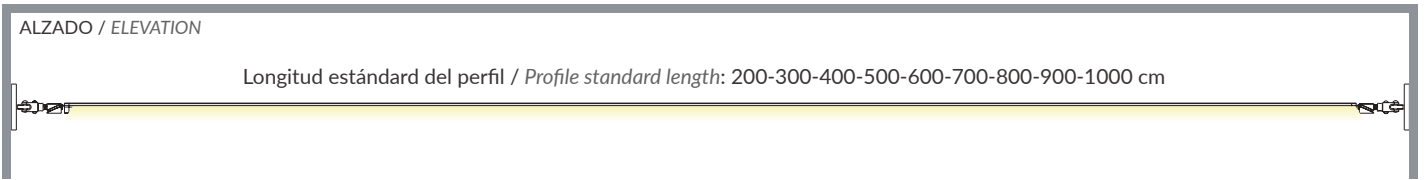

Perfil de aluminio
Aluminium profile

Cable de acero
Steel cable

Base
Base