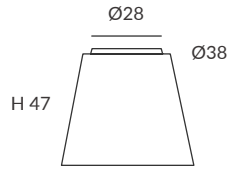

REF.
24000/50

PLAFÓN / CEILING LIGHT
IP20

MATERIAL
Metal, metacrilato y cuerda
Metal, PMMA and cord

ACABADO / FINISH
Difusor: blanco hielo
Diffuser: White frosted
Estructura: negra (excepto para cuerda blanca)
Structure: black (except for white cord)
Cuerda: ver colores estándar
Cord: see standard colors

INSTALACIÓN / INSTALLATION
- E27 LED 3x15W Ø6cm

REF.
24000/60

PLAFÓN / CEILING LIGHT
IP20

MATERIAL
Metal, metacrilato y cuerda
Metal, PMMA and cord

ACABADO / FINISH
Difusor: blanco hielo
Diffuser: White frosted
Estructura: negra (excepto para cuerda blanca)
Structure: black (except for white cord)
Cuerda: ver colores estándar
Cord: see standard colors

INSTALACIÓN / INSTALLATION
- E27 LED 3x15W Ø6cm