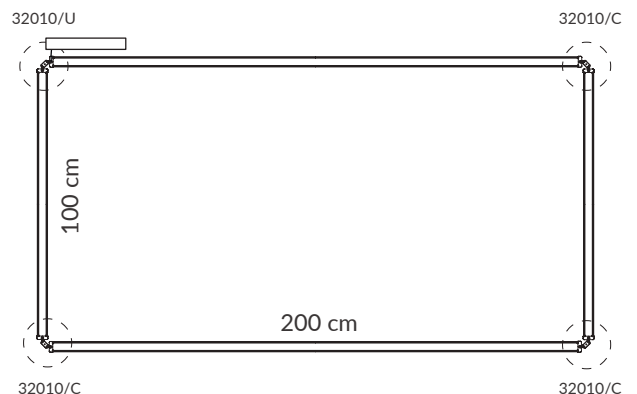

Composición cerrada / Closed composition

Pueden enviarnos un boceto de la composición deseada / You can send us your composition sketch