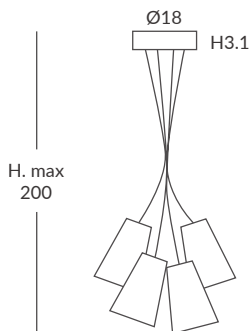

REF.
POP-BQ/4

COLGANTE / SUSPENSION
IP20

MATERIAL
Metal y cuerda / Metal and cord

ACABADO / FINISH
Florón: negro mate o blanco mate
Canopy: matt black or matt white
Estructura: negra (excepto para cuerda blanca)
Structure: black (except for white cord)
Cuerda: ver colores estándar
Cord: see standard colors

INSTALACIÓN / INSTALLATION

- E27 LED 4x15W Ø6cm

36

REF.
POP-BQ/6

COLGANTE / SUSPENSION
IP20

MATERIAL
Metal y cuerda / Metal and cord

ACABADO / FINISH
Florón: negro mate o blanco mate
Canopy: matt black or matt white
Estructura: negra (excepto para cuerda blanca)
Structure: black (except for white cord)
Cuerda: ver colores estándar
Cord: see standard colors

INSTALACIÓN / INSTALLATION

- E27 LED 6x15W Ø6cm