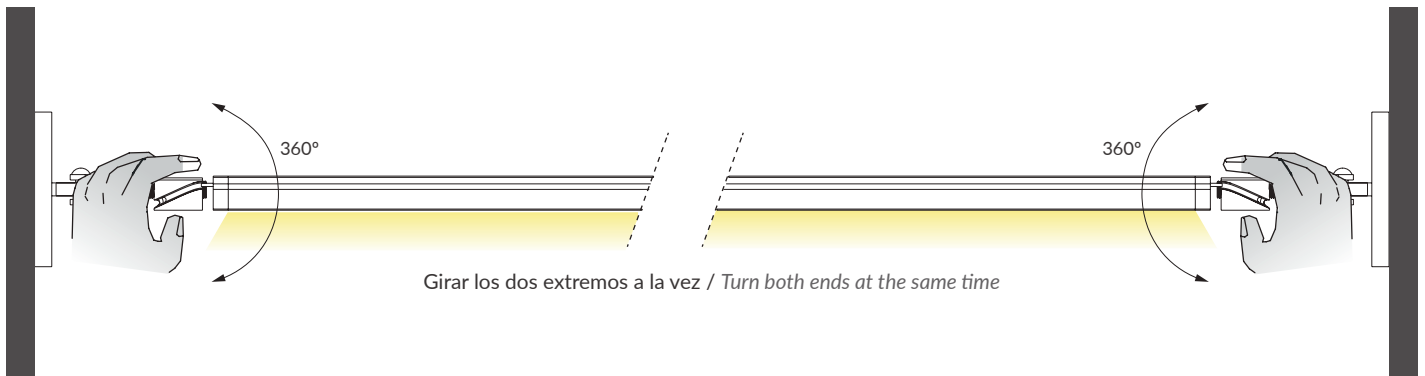

Servimos el difusor de una sola pieza / We supply a single piece diffuser
* Hasta 13 metros bajo pedido / Up to 13 meters under request