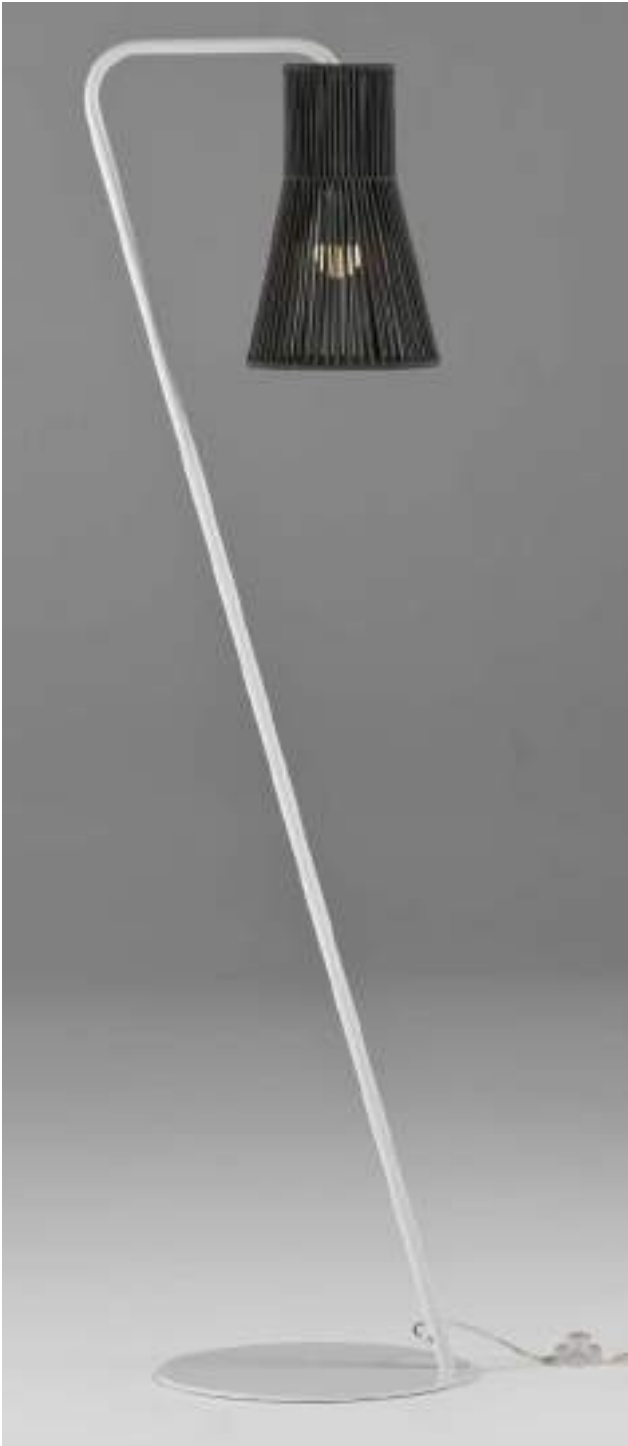

26870/24 beige

26070 grey