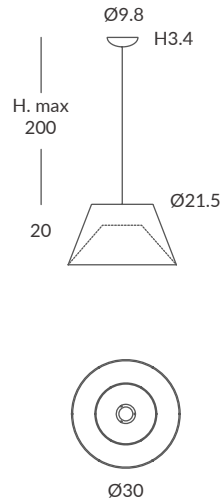

REF.
26801/30

COLGANTE / SUSPENSION
IP20

MATERIAL
Metal y cuerda / Metal and cord

ACABADO / FINISH
Florón: cromo, negro mate,
blanco mate o níquel satinado
Canopy: chrome, matt black,
matt white or satin nickel
Estructura: negra (excepto para cuerda blanca)
Structure: black (except for white cord)
Cuerda: ver colores estándar
Cord: see standard colors

INSTALACIÓN / INSTALLATION
- E27 LED 1x15W Ø6cm