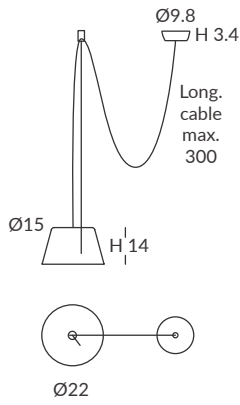

REF.
27860/1

COLGANTE / SUSPENSION
IP20

MATERIAL
Metal y acrílico / Metal & acrylic

ACABADO / FINISH
Negro mate, blanco mate o blanco
Matt black, matt white or white
Difusor: opal mate / Diffuser: matt opal

INSTALACIÓN / INSTALLATION
- 1 x GU10 LED 8W Ø5cm
- 1 x GU10 LED 14W Ø11.1cm L:7.5cm
- 1 x COB LED 10W
CRI>90
Cálida / Warm 3000K 432lm
Neutra / Neutral 4000K 451lm