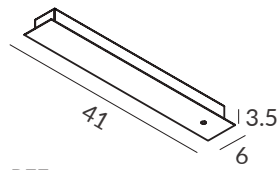

REF.
KIT 32010/1
(Para un total de 2m)
(For a total of 2m)

ACABADO / FINISH
Negro mate / Matt black

- Ⓓ dim DALI Ⓟ dim PUSH
- Ⓒ dim Casambi

REF.
KIT 32010/2
(Para un total de 3m y 4m)
(For a total of 3m and 4m)