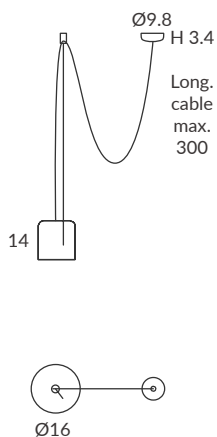

REF.
26850/1T

COLGANTE / SUSPENSION
IP20

MATERIAL
Metal y acrílico / Metal & acrylic

ACABADO / FINISH
Negro mate / Matt black
Blanco mate / Matt white
Blanco / White
Difusor: opal mate / Diffuser: Matt opal

INSTALACIÓN / INSTALLATION
- 1xGU10 LED 8W Ø5cm $\llcorner$
- 1xGU10 LED 14W Ø11.1cm L:7.5cm $\llcorner$
- COB LED 8W AC.220V
CRI>90 $\llcorner$ $\llcorner$
Cálida / Warm 3000K 345lm
Neutra / Neutral 4000K 360lm

REF.
26851/1

COLGANTE / SUSPENSION
IP20

MATERIAL
Metal y acrílico / Metal & acrylic

ACABADO / FINISH
Negro mate / Matt black
Blanco mate / Matt white
Blanco / White
Difusor: opal mate / Diffuser: Matt opal

INSTALACIÓN / INSTALLATION
- GU10 LED 1x8W Ø5cm $\llcorner$
- GU10 LED 1x14W Ø11.1cm L:7.5cm $\llcorner$
- COB LED 8W AC.220V
CRI>90 $\llcorner$ $\llcorner$
Cálida / Warm 3000K 345lm
Neutra / Neutral 4000K 360lm

Incluye 4 stoppers / 4 stoppers included