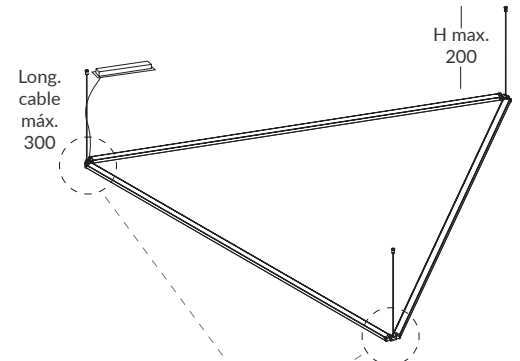

Composición abierta / Open composition

Composición cerrada / Closed composition

ref. 32010/F