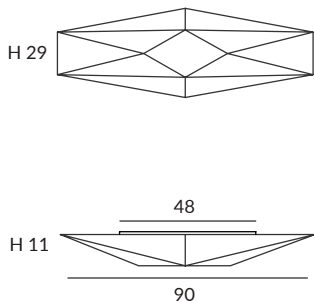

REF.
20016/R90

PLAFÓN / CEILING LIGHT
IP20

MATERIAL
Metal y tela elástica
Metal & stretching fabric

ACABADO / FINISH
Blanco óptico
Optical white

INSTALACIÓN / INSTALLATION
- E27 LED 2x15W Ø6cm
- PCB-LED 20W 700mA
CRI>80
Cálida / Warm 3000K 1180lm
Neutra / Neutral 4000K 1235lm