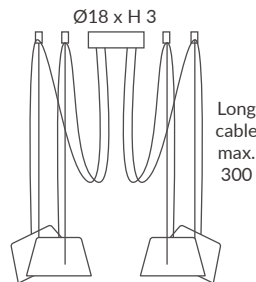

REF.
27860/2T
27860/3T
27860/4T
27860/5T
27860/6T

COLGANTE / SUSPENSION
De 2 a 6 con salida inferior
From 2 to 6 with cable inferior exit
IP20

MATERIAL
Metal y acrílico / Metal & acrylic

ACABADO / FINISH
Negro mate, blanco mate o blanco
Matt black, matt white or white
Difusor: opal mate / Diffuser: matt opal

INSTALACIÓN / INSTALLATION
- 2-6 x GU10 LED 8W Ø5cm
- 2-6 x GU10 LED 14W Ø11.1cm L:7.5cm
- 1 x COB LED 10W
CRI>90
Cálida / Warm 3000K 432lm
Neutra / Neutral 4000K 451lm

Disponible con salida lateral
With cable side exit available

REF.
28080/2
28080/3
28080/4
28080/5
28080/6

COLGANTE / SUSPENSION
De 2 a 6 con salida inferior
From 2 to 6 with cable inferior exit
IP20

MATERIAL
Metal y acrílico / Metal & acrylic

ACABADO / FINISH
Negro mate, blanco mate o blanco
Matt black, matt white or white
Difusor: opal mate
Diffuser: matt opal

INSTALACIÓN / INSTALLATION
- 2-6 x E27 LED 15W Ø6cm
- 2-6 x COB LED 10W
CRI>90
Cálida / Warm 3000K 432lm
Neutra / Neutral 4000K 451lm