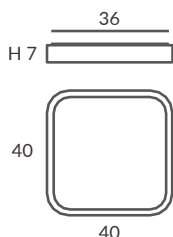

PLAFÓN / CEILING LIGHT
IP20

MATERIAL

Metal, madera de haya y cristal
Metal, beechwood and glass

ACABADO / FINISH

Roble / Oak
Difusor blanco opal
Opal white diffuser

INSTALACIÓN / INSTALLATION

- 4 x E27 LED 6W Ø5cm
- 2 x 2G11 LED 18W L:32cm TC-L
- PCB-LED 20W 700mA
- CRI>80
- Cálida / Warm 3000K 1057lm
- Neutra / Neutral 4000K 1106lm

REF.
20017/76