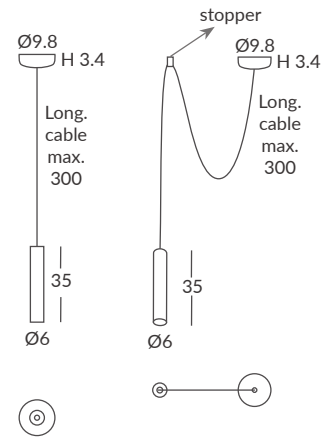

REF.
27871/1

COLGANTE / SUSPENSION
IP20

MATERIAL
Aluminio / Aluminium

ACABADO / FINISH
Negro mate / Matt black
Blanco / White

INSTALACIÓN / INSTALLATION
- 1xGU10 LED 8W Ø5cm [E]