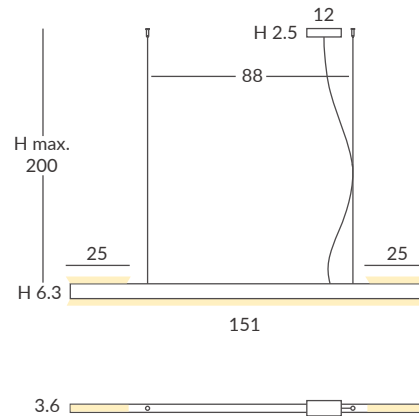

REF.
27841/150S

COLGANTE / SUSPENSION
+ Luz indirecta / + Indirect lighting
IP20

MATERIAL
Aluminio y policarbonato /
Aluminium & polycarbonate

ACABADO / FINISH
Blanco mate, negro mate y hormigón
Matt white, matt black and concrete
Difusor: blanco óptico / Diffuser: Optic white

INSTALACIÓN / INSTALLATION
- PCB-LED 34.4W 700mA
Cálida/ Warm 3000K 2568lm
Neutra/ Neutral 4000K 2688lm
CRI ≥ 90

REF.
27841/225S

COLGANTE / SUSPENSION
+ Luz indirecta / + Indirect lighting
IP20

MATERIAL
Aluminio y policarbonato /
Aluminium & polycarbonate

ACABADO / FINISH
Blanco mate, negro mate y hormigón
Matt white, matt black and concrete
Difusor: blanco óptico / Diffuser: Optic white

INSTALACIÓN / INSTALLATION
- PCB-LED 47.3W 700mA
Cálida/ Warm 3000K 3531lm
Neutra/ Neutral 4000K 3696lm
CRI ≥ 90