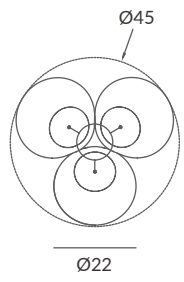

REF.
27860/1

COLGANTE / SUSPENSION
IP20

MATERIAL
Metal y acrílico / Metal & acrylic

ACABADO / FINISH
Negro mate, blanco mate o blanco
Matt black, matt white or white
Difusor: opal mate / Diffuser: matt opal

INSTALACIÓN / INSTALLATION
- 1 x GU10 LED 8W Ø5cm
- 1 x GU10 LED 14W Ø11.1cm L:7.5cm
- 1 x COB LED 10W
CRI>90
Cálida / Warm 3000K 432lm
Neutra / Neutral 4000K 451lm

REF.
28080/1

COLGANTE / SUSPENSION
IP20

MATERIAL
Metal y acrílico / Metal & acrylic

ACABADO / FINISH
Negro mate, blanco mate o blanco
Matt black, matt white or white
Difusor: opal mate / Diffuser: matt opal

INSTALACIÓN / INSTALLATION
- 1 x E27 LED 15W Ø6cm
- 1 x COB LED 10W
CRI>90
Cálida / Warm 3000K 432lm
Neutra / Neutral 4000K 451lm

REF.
27860/2T
27860/3T
27860/4T
27860/5T
27860/6T

COLGANTE / SUSPENSION
De 2 a 6 con salida inferior
From 2 to 6 with cable inferior exit
IP20

MATERIAL
Metal y acrílico / Metal & acrylic

ACABADO / FINISH
Negro mate, blanco mate o blanco
Matt black, matt white or white
Difusor: opal mate / Diffuser: matt opal

INSTALACIÓN / INSTALLATION
- 2-6 x GU10 LED 8W Ø5cm
- 2-6 x GU10 LED 14W Ø11.1cm L:7.5cm
- 1 x COB LED 10W
CRI>90
Cálida / Warm 3000K 432lm
Neutra / Neutral 4000K 451lm

Disponible con salida lateral
With cable side exit available

REF.
28080/2
28080/3
28080/4
28080/5
28080/6

COLGANTE / SUSPENSION
De 2 a 6 con salida inferior
From 2 to 6 with cable inferior exit
IP20

MATERIAL
Metal y acrílico / Metal & acrylic

ACABADO / FINISH
Negro mate, blanco mate o blanco
Matt black, matt white or white
Difusor: opal mate
Diffuser: matt opal

INSTALACIÓN / INSTALLATION
- 2-6 x E27 LED 15W Ø6cm
- 2-6 x COB LED 10W
CRI>90
Cálida / Warm 3000K 432lm
Neutra / Neutral 4000K 451lm

Disponible con salida lateral
With cable side exit available

REF.
28860/45

COLGANTE / SUSPENSION
IP20