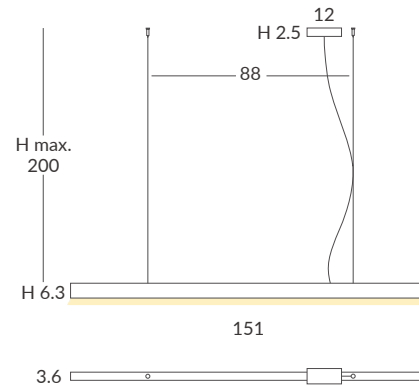

REF.
27841/150

COLGANTE / SUSPENSION
IP20

MATERIAL
Aluminio y policarbonato
Aluminium & polycarbonate

ACABADO / FINISH
Blanco mate, negro mate y hormigón
Matt white, matt black and concrete
Difusor: blanco óptico / *Diffuser: Optic white*

INSTALACIÓN / INSTALLATION
- PCB-LED 25.8W 700mA
Cálida/ *Warm* 3000K 1926lm
Neutra/ *Neutral* 4000K 2006lm
CRI ≥ 90