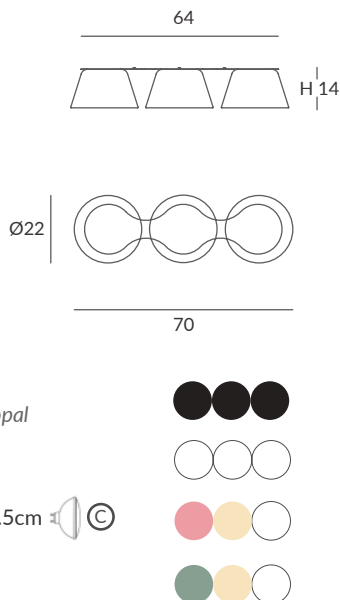

REF.
28260/70

PLAFÓN / CEILING LIGHT
IP20

MATERIAL
Metal y acrílico / Metal & acrylic

ACABADO / FINISH
Negro mate, blanco mate, blanco,
beige, marsala y oliva
Matt black, matt white, white,
beige, marsala and olive
Base: blanco o negro mate
Base: white or matt black
Difusor: opal mate / Diffuser: matt opal

INSTALACIÓN / INSTALLATION
- 3 x GU10 LED 8W Ø5cm
- 3 x GU10 LED 14W Ø11.1cm L:7.5cm
- 3 x COB LED 10W
CRI>90
Cálida / Warm 3000K 432lm
Neutra / Neutral 4000K 451lm