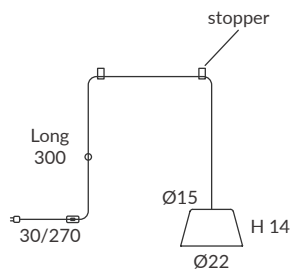

ACABADO / FINISH
Negro mate, blanco mate, blanco,
beige, marsala y oliva
Matt black, matt white, white,
beige, marsala and olive
Difusor: opal mate / Diffuser: matt opal

INSTALACIÓN / INSTALLATION
- 1 x GU10 LED 8W Ø5cm  
- 1 x GU10 LED 14W Ø11.1cm L:7.5cm  
- 1 x COB LED 10W
CRI>90  
Cálida / Warm 3000K 432lm
Neutra / Neutral 4000K 451lm