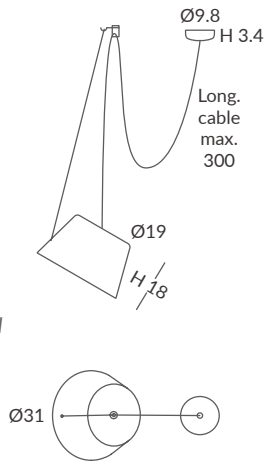

MATERIAL
Metal y acrílico / Metal & acrylic

ACABADO / FINISH
Negro mate, blanco mate o blanco
Matt black, matt white or white
Difusor: opal mate / Diffuser: matt opal

INSTALACIÓN / INSTALLATION
- 1 x E27 LED 15W Ø6cm  
- 1 x COB LED 10W
CRI>90  
Cálida / Warm 3000K 432lm
Neutra / Neutral 4000K 451lm