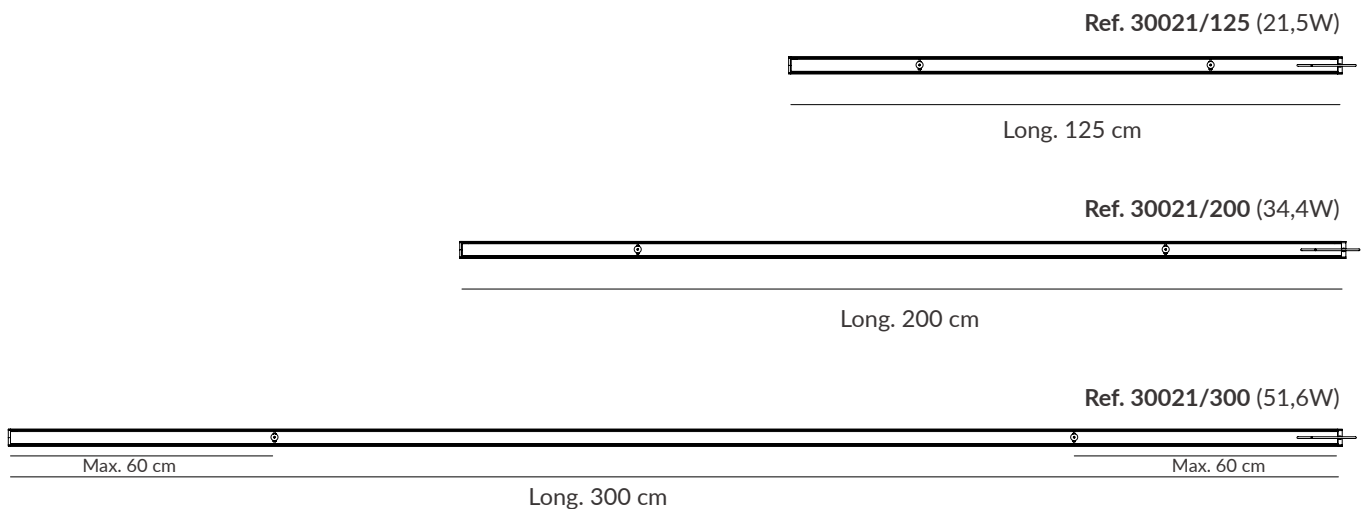

Perfiles / Profiles

REF. 30021/125 COLGANTE / SUSPENSION IP20 MATERIAL Aluminio/ Aluminium Difusor policarbonato: Blanco óptico Polycarbonate diffuser: Optical white ACABADO / FINISH Negro mate/ Matt black INSTALACIÓN / INSTALLATION PCB-LED 125cm (21,5W) 700mA CRI > 90 - Cálida/ Warm 3000K 1605lm - Neutra/ Neutral 4000K 1680lm	REF. 30021/200 COLGANTE / SUSPENSION IP20 MATERIAL Aluminio/ Aluminium Difusor policarbonato: Blanco óptico Polycarbonate diffuser: Optical white ACABADO / FINISH Negro mate/ Matt black INSTALACIÓN / INSTALLATION PCB-LED 200cm (34,4W) 700mA CRI > 90 - Cálida/ Warm 3000K 2568lm - Neutra/ Neutral 4000K 2688lm	REF. 30021/300 COLGANTE / SUSPENSION IP20 MATERIAL Aluminio/ Aluminium Difusor policarbonato: Blanco óptico Polycarbonate diffuser: Optical white ACABADO / FINISH Negro mate/ Matt black INSTALACIÓN / INSTALLATION PCB-LED 300cm (51,6W) 700mA CRI > 90 - Cálida/ Warm 3000K 3852lm - Neutra/ Neutral 4000K 4032lm

KIT (florón + driver) / KIT (canopy + driver)

Máximo de 4 salidas por KIT / Max. of 4 outputs per KIT (canopy+ driver)

REF. KIT 30021/1 (Para un total de 1,25m a 2m) (For a total from 1,25m to 2m) ACABADO / FINISH Negro mate/ Matt black ⓓ dim DALI Ⓟ dim PUSH ⓐ dim Casambi	REF. KIT 30021/2 (Para un total de 2,50m a 4,75m) (For a total from 2,50m to 4,75m) ACABADO / FINISH Negro mate/ Matt black ⓓ dim DALI Ⓟ dim PUSH ⓐ dim Casambi	REF. KIT 30021/3 (Para un total de 5m a 6,25m) (For a total from 5m to 6,25m) ACABADO / FINISH Negro mate/ Matt black ⓓ dim DALI Ⓟ dim PUSH ⓐ dim Casambi	REF. KIT 30021/4 (Para un total de 6,5m a 9m)* (For a total from 6,5m -to9m)* ACABADO / FINISH Negro mate/ Matt black ⓓ dim DALI Ⓟ dim PUSH ⓐ dim Casambi

* No regulable de 8,75m a 9m
* Not dimmable from 8,75m to 9m