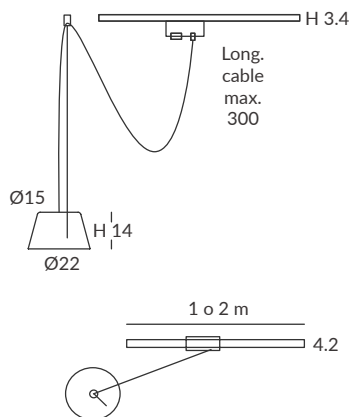

(Con enchufe, interruptor para 1 pantalla y 4 stoppers)
(With plug and switch for 1 lampshade and 4 stoppers)

(Con enchufe, interruptor para 1 pantalla y 4 stoppers)
(With plug and switch for 1 lampshade and 4 stoppers)

REF.
27862

COLGANTE CARRIL
TRACK SUSPENSION
IP20

MATERIAL
Metal y acrílico / Metal & acrylic

ACABADO / FINISH
Negro mate, blanco mate o blanco
Matt black, matt white or white
Difusor: opal mate
Diffuser: matt opal

INSTALACIÓN / INSTALLATION
- 1 x GU10 LED 8W Ø5cm
- 1 x GU10 LED 14W Ø11.1cm L:7.5cm
- 1 x COB LED 10W
CRI>90
Cálida / Warm 3000K 432lm
Neutra / Neutral 4000K 451lm