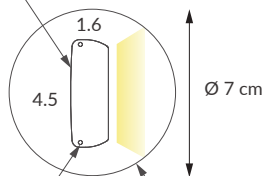

Perfil de aluminio
Aluminium profile

Cable de acero
Steel cable

Base
Base

Servimos el difusor de una sola pieza / We supply a single piece diffuser
* Hasta 13 metros bajo pedido / Up to 13 meters under request