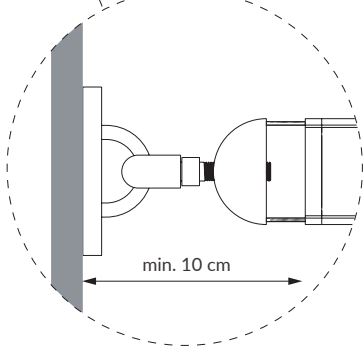

Perfil de aluminio
Aluminium profile

Cable de acero
Steel cable

Base
Base