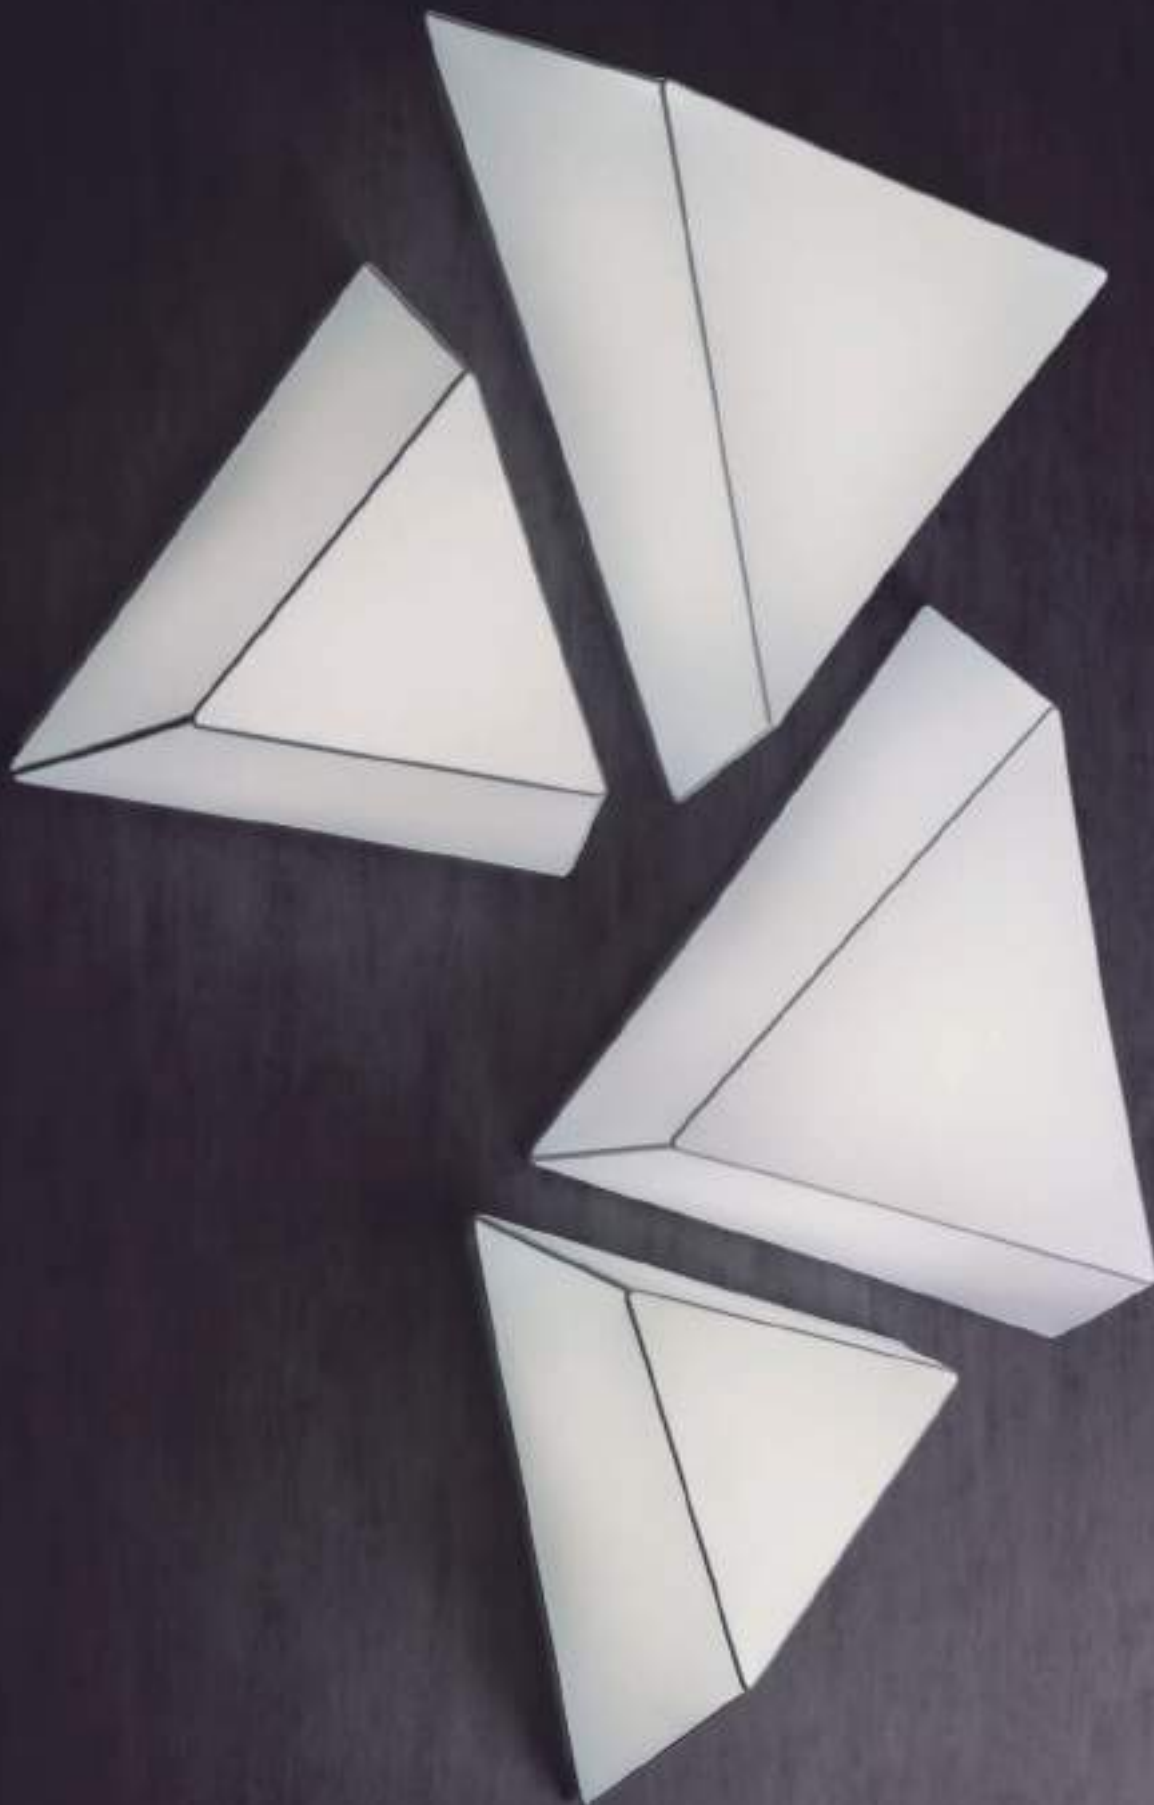

24030/60

24030/80