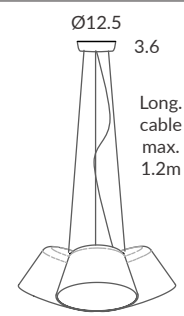

REF.
27860/1

COLGANTE / SUSPENSION
IP20

MATERIAL
Metal y acrílico / Metal & acrylic

ACABADO / FINISH
Negro mate, blanco mate o blanco
Matt black, matt white or white
Difusor: opal mate / Diffuser: matt opal

INSTALACIÓN / INSTALLATION
- 1 x GU10 LED 8W Ø5cm
- 1 x GU10 LED 14W Ø11.1cm L:7.5cm
- 1 x COB LED 10W
CRI>90
Cálida / Warm 3000K 432lm
Neutra / Neutral 4000K 451lm

REF.
28080/1

COLGANTE / SUSPENSION
IP20

MATERIAL
Metal y acrílico / Metal & acrylic

ACABADO / FINISH
Negro mate, blanco mate o blanco
Matt black, matt white or white
Difusor: opal mate / Diffuser: matt opal

INSTALACIÓN / INSTALLATION
- 1 x E27 LED 15W Ø6cm
- 1 x COB LED 10W
CRI>90
Cálida / Warm 3000K 432lm
Neutra / Neutral 4000K 451lm

REF.
27860/2T
27860/3T
27860/4T
27860/5T
27860/6T

COLGANTE / SUSPENSION
De 2 a 6 con salida inferior
From 2 to 6 with cable inferior exit
IP20

MATERIAL
Metal y acrílico / Metal & acrylic

ACABADO / FINISH
Negro mate, blanco mate o blanco
Matt black, matt white or white
Difusor: opal mate / Diffuser: matt opal

INSTALACIÓN / INSTALLATION
- 2-6 x GU10 LED 8W Ø5cm
- 2-6 x GU10 LED 14W Ø11.1cm L:7.5cm
- 1 x COB LED 10W
CRI>90
Cálida / Warm 3000K 432lm
Neutra / Neutral 4000K 451lm

Disponible con salida lateral
With cable side exit available

REF.
28080/2
28080/3
28080/4
28080/5
28080/6

COLGANTE / SUSPENSION
De 2 a 6 con salida inferior
From 2 to 6 with cable inferior exit
IP20

MATERIAL
Metal y acrílico / Metal & acrylic

ACABADO / FINISH
Negro mate, blanco mate o blanco
Matt black, matt white or white
Difusor: opal mate
Diffuser: matt opal

INSTALACIÓN / INSTALLATION
- 2-6 x E27 LED 15W Ø6cm
- 2-6 x COB LED 10W
CRI>90
Cálida / Warm 3000K 432lm
Neutra / Neutral 4000K 451lm

Disponible con salida lateral
With cable side exit available

REF.
28860/45

COLGANTE / SUSPENSION
IP20