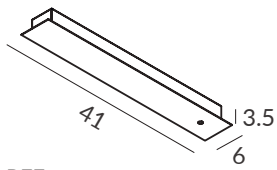

REF.
KIT 32010/1
(Para un total de 2m)
(For a total of 2m)

ACABADO / FINISH
Negro mate / Matt black

- Ⓓ dim DALI Ⓟ dim PUSH
- Ⓒ dim Casambi

REF.
KIT 32010/2
(Para un total de 3m y 4m)
(For a total of 3m and 4m)