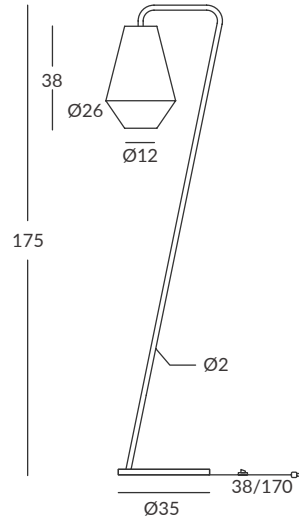

REF.
26060

PIE DE SALÓN / FLOOR LAMP
IP20

MATERIAL
Metal y cuerda / Metal and cord

ACABADO / FINISH

Blanco texturado
Granulated White
Cuerda: ver colores estándar
Cord: see standard colors

INSTALACIÓN / INSTALLATION

- E27 LED 1x15W Ø6cm