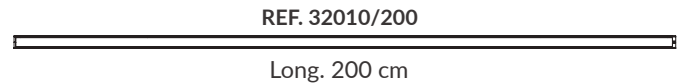

Perfiles / Profiles

REF. 32010/100   REF. 32010/200