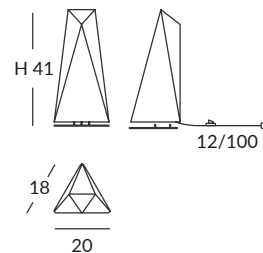

REF.
23001

SOBREMESA / TABLE LAMP
IP20

MATERIAL
Metal y tela elástica
Metal & stretching fabric

ACABADO / FINISH
Blanco óptico
Optical white

INSTALACIÓN / INSTALLATION
- E27 LED 1x15W Ø6cm