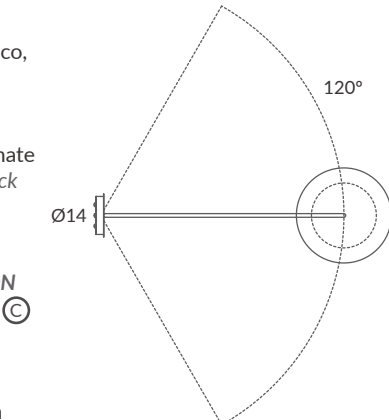

INSTALACIÓN / INSTALLATION

- 1 x E27 LED 15W Ø6cm

- 1 x COB LED 10W

CRI>90

Cálida / Warm 3000K 432lm

Neutra / Neutral 4000K 451lm