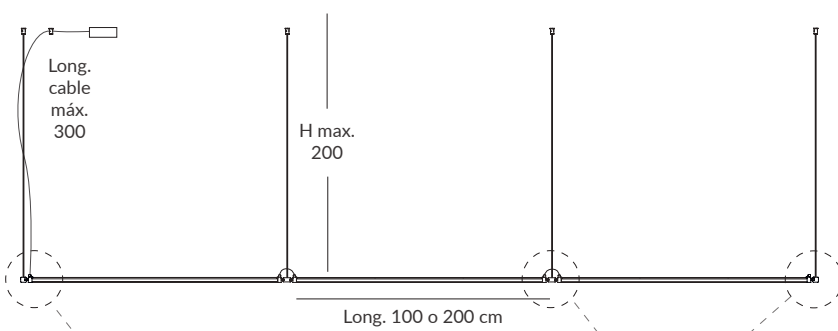

Composición abierta / Open composition

Composición cerrada / Closed composition

ref. 32010/F