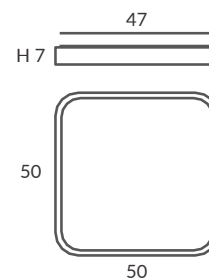

REF.
20017/00

APLIQUE / WALL BRACKET
IP20

MATERIAL

Metal, madera de haya y cristal
Metal, beechwood and glass

ACABADO / FINISH

Roble / Oak
Difusor blanco opal
Opal white diffuser

INSTALACIÓN / INSTALLATION

- 2 x E27 LED 6W Ø5cm
- 1 x 2G11 LED 36W L:41cm TC-L

REF.
20017/50

PLAFÓN / CEILING LIGHT
IP20

MATERIAL

Metal, madera de haya y cristal
Metal, beechwood and glass

ACABADO / FINISH

Roble / Oak
Difusor blanco opal
Opal white diffuser

INSTALACIÓN / INSTALLATION

- 4 x E27 LED 6W Ø5cm
- 4 x 2G11 LED 18W L:32cm TC-L
- PCB-LED 40W 700mA
- CRI>80
- Cálida / Warm 3000K 1661lm
- Neutra / Neutral 4000K 1738lm

REF.
20017/40