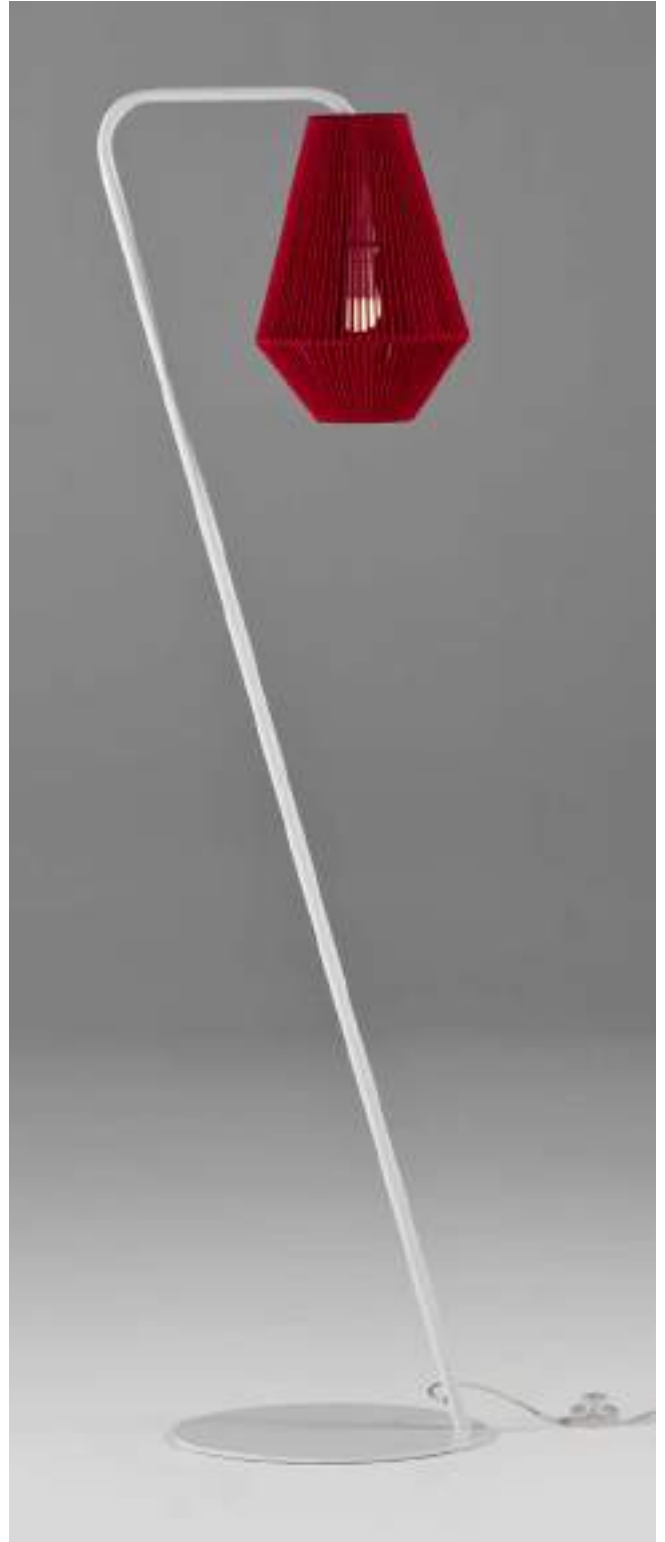

OCEANS WITHOUT PLASTIC

LÁMPARAS HECHAS DE PLÁSTICO RECICLADO
LAMPS MADE FROM RECYCLED PLASTIC

26860/50 white

26860/35 green

26960 maroon

26061 beige

26062 white

26060 red