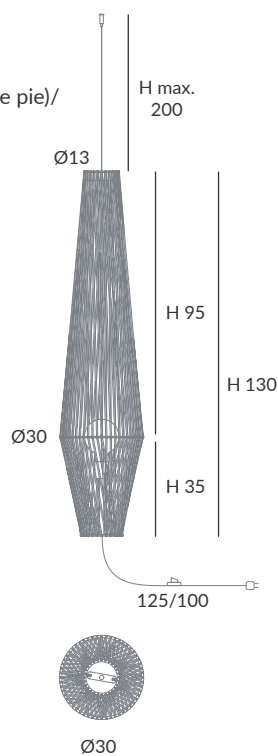

Cuerda: Elegir uno o dos colores

(ver carta de colores)

Cord: Choose one or two colors

(see cord color chart)

INSTALACIÓN / INSTALLATION

- E27 LED 1x15W Ø9.5cm

- E27 LED 1x20W Ø12cm

REF. REF.
30860/30 OD30860/30