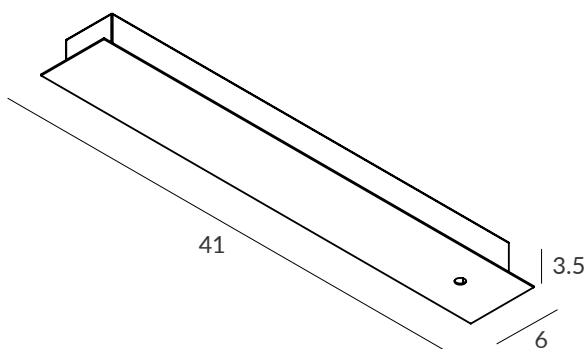

Base KIT 1 (para perfil individual)
Base KIT 1 (for single profile)

NOTA: En caso de necesitar más perfiles, añadir un florón más / NOTE: In case you need more profiles, add one more canopy.