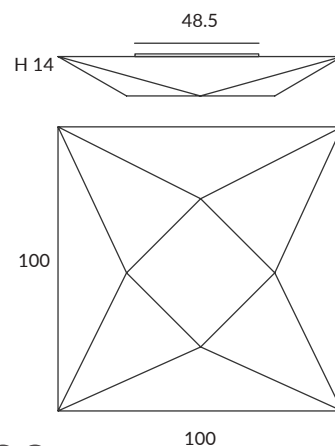

REF.
20007/100

PLAFÓN / CEILING LIGHT
IP20

MATERIAL
Metal y tela elástica
Metal & stretching fabric

ACABADO / FINISH
Blanco óptico
Optical white

INSTALACIÓN / INSTALLATION
- E27 LED 4x15W Ø6cm

- PCB-LED 40W 700mA
CRI>80
Cálida / Warm 3000K 2400lm
Neutra / Neutral 4000K 2510lm

- PCB-LED 70W 500mA
CRI>90
Cálida / Warm 3000K 4492lm
Neutra / Neutral 4000K 4698lm

- PCB-LED 72W 300mA
Regulable en temp./ brillo
Dimmable temp./ brightness
3000K - 6000K max. 3911lm