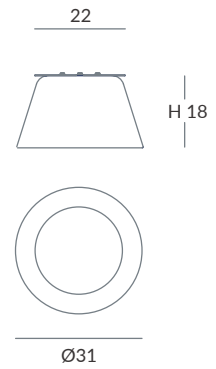

REF.
28280/31

PLAFÓN / CEILING LIGHT
IP20

MATERIAL
Metal y acrílico / Metal & acrylic

ACABADO / FINISH
Negro mate, blanco mate, blanco,
beige, marsala y oliva
Matt black, matt white, white,
beige, marsala and olive
Base: blanco o negro mate
Base: white or matt black
Difusor: opal mate / Diffuser: matt opal

INSTALACIÓN / INSTALLATION
- 1 x E27 LED 15W Ø6cm
- 1 x COB LED 10W
CRI>90
Cálida / Warm 3000K 432lm
Neutra / Neutral 4000K 451lm