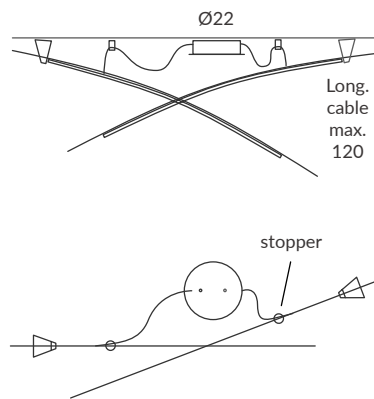

REF. RITA CROSS
28021/2

COLGANTE / SUSPENSION
IP20

MATERIAL
Aluminio / Aluminium
Tira LED / LED Strip
Policarbonato/ Polycarbonate

ACABADO / FINISH
Negro mate / Matt black
Difusor de Policarbonato: Blanco Óptico
Polycarbonate diffuser: Optical White

INSTALACIÓN / INSTALLATION
LED Strip 24V 4mm 3000K 32W (2020 lm)
LED Strip 24V 4mm 4000K 32W (2188 lm)
CRI≥90 (P) (LC) (C)