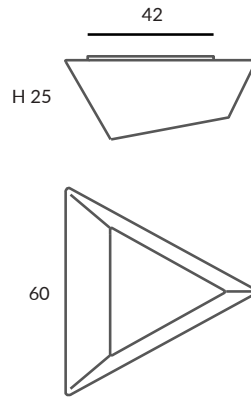

REF.
24030/60

PLAFÓN / CEILING LIGHT
IP20

MATERIAL
Metal y tela elástica
Metal & stretching fabric

ACABADO / FINISH
Blanco óptico
Optical white

INSTALACIÓN / INSTALLATION
- E27 LED 2x15W Ø6cm
- PCB-LED 20W 700mA
CRI>80
Cálida / *Warm* 3000K 1180lm
Neutra / *Neutral* 4000K 1235lm