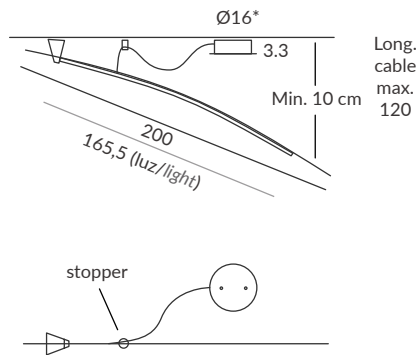

REF. RITA CROSS
28021/1

COLGANTE / SUSPENSION
IP20

MATERIAL
Aluminio / Aluminium
Tira LED / LED Strip
Policarbonato/ Polycarbonate

ACABADO / FINISH
Negro mate / Matt black
Difusor de Policarbonato: Blanco Óptico
Polycarbonate diffuser: Optical White

INSTALACIÓN / INSTALLATION
LED Strip 24V 4mm 3000K 16W (1010 lm)
LED Strip 24V 4mm 4000K 16W (1094 lm)
CRI≥90 (P) (LC) (C)

*Para opciones regulables: florón de Ø22 cm
*For DIM options: canopy Ø22 cm