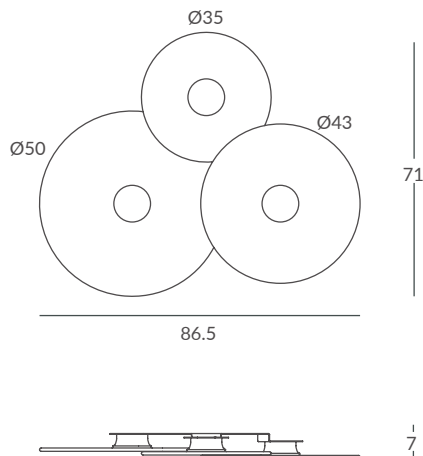

REF.
31280/86

PLAFÓN / CEILING LIGHT
IP20

MATERIAL
Aluminio y acrílico / Aluminium and acrylic

ACABADO / FINISHED
Negro texturado / Granulated black
Blanco texturado / Granulated white
Blanco texturado-Arena texturado-Negro texturado
Granulated white-Granulated sand-Granulated black
Blanco texturado-Arena texturado-Verde texturado
Granulated white-Granulated sand-Granulated green
Difusor: Opal Mate/ Diffuser: Matt Opal

INSTALACIÓN / INSTALLATION
COB-LED 30W AC.220V
CRI>90 (L) (C)
- Cálida/ Warm 3000K 1296lm
- Neutra/ Neutral 4000K 1353lm