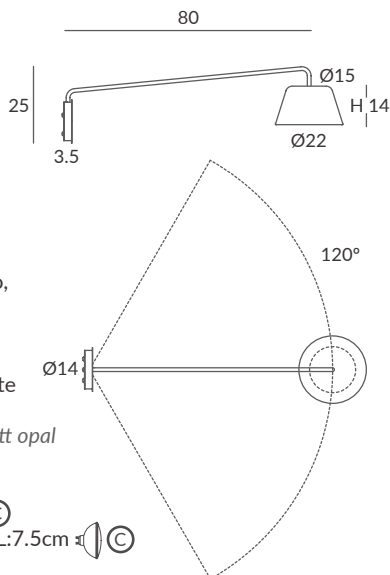

INSTALACIÓN / INSTALLATION

- 1 x GU10 LED 8W Ø5cm

- 1 x GU10 LED 14W Ø11.1cm L:7.5cm

- 1 x COB LED 10W

CRI>90

Cálida / Warm 3000K 432lm

Neutra / Neutral 4000K 451lm