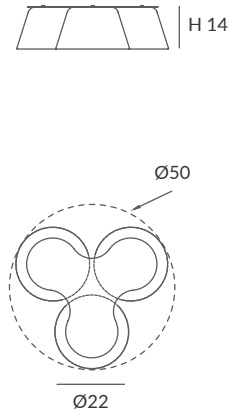

REF.
28260/50

PLAFÓN / CEILING LIGHT
IP20

MATERIAL
Metal y acrílico / Metal & acrylic

ACABADO / FINISH
Negro mate, blanco mate, blanco,
beige, marsala y oliva
Matt black, matt white, white,
beige, marsala and olive
Base: blanco o negro mate
Base: white or matt black
Difusor: opal mate / Diffuser: matt opal

INSTALACIÓN / INSTALLATION
- 3 x GU10 LED 8W Ø5cm
- 3 x GU10 LED 14W Ø11.1cm L:7.5cm
- 3 x COB LED 10W
CRI>90
Cálida / Warm 3000K 432lm
Neutra / Neutral 4000K 451lm