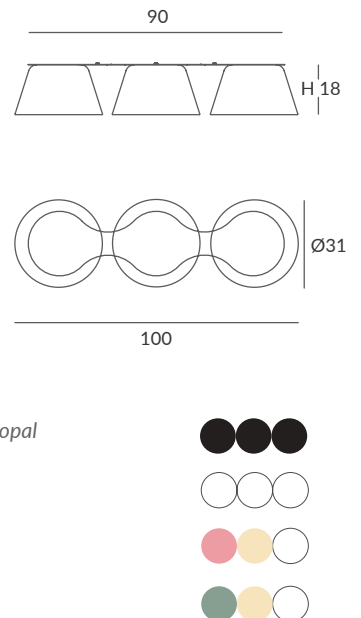

REF.
28280/100

PLAFÓN / CEILING LIGHT
IP20

MATERIAL
Metal y acrílico / Metal & acrylic

ACABADO / FINISH
Negro mate, blanco mate, blanco,
beige, marsala y oliva
Matt black, matt white, white,
beige, marsala and olive
Base: blanco o negro mate
Base: white or matt black
Difusor: opal mate / Diffuser: matt opal

INSTALACIÓN / INSTALLATION
- 3 x E27 LED 15W Ø6cm
- 3 x COB LED 10W
CRI>90
Cálida / Warm 3000K 432lm
Neutra / Neutral 4000K 451lm