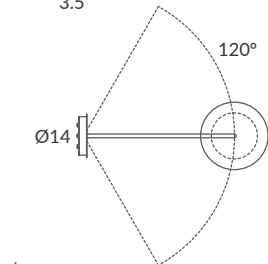

INSTALACIÓN / INSTALLATION

- 1 x GU10 LED 8W Ø5cm

- 1 x GU10 LED 14W Ø11.1cm L:7.5cm

- 1 x COB LED 10W

CRI>90

Cálida / Warm 3000K 432lm

Neutra / Neutral 4000K 451lm